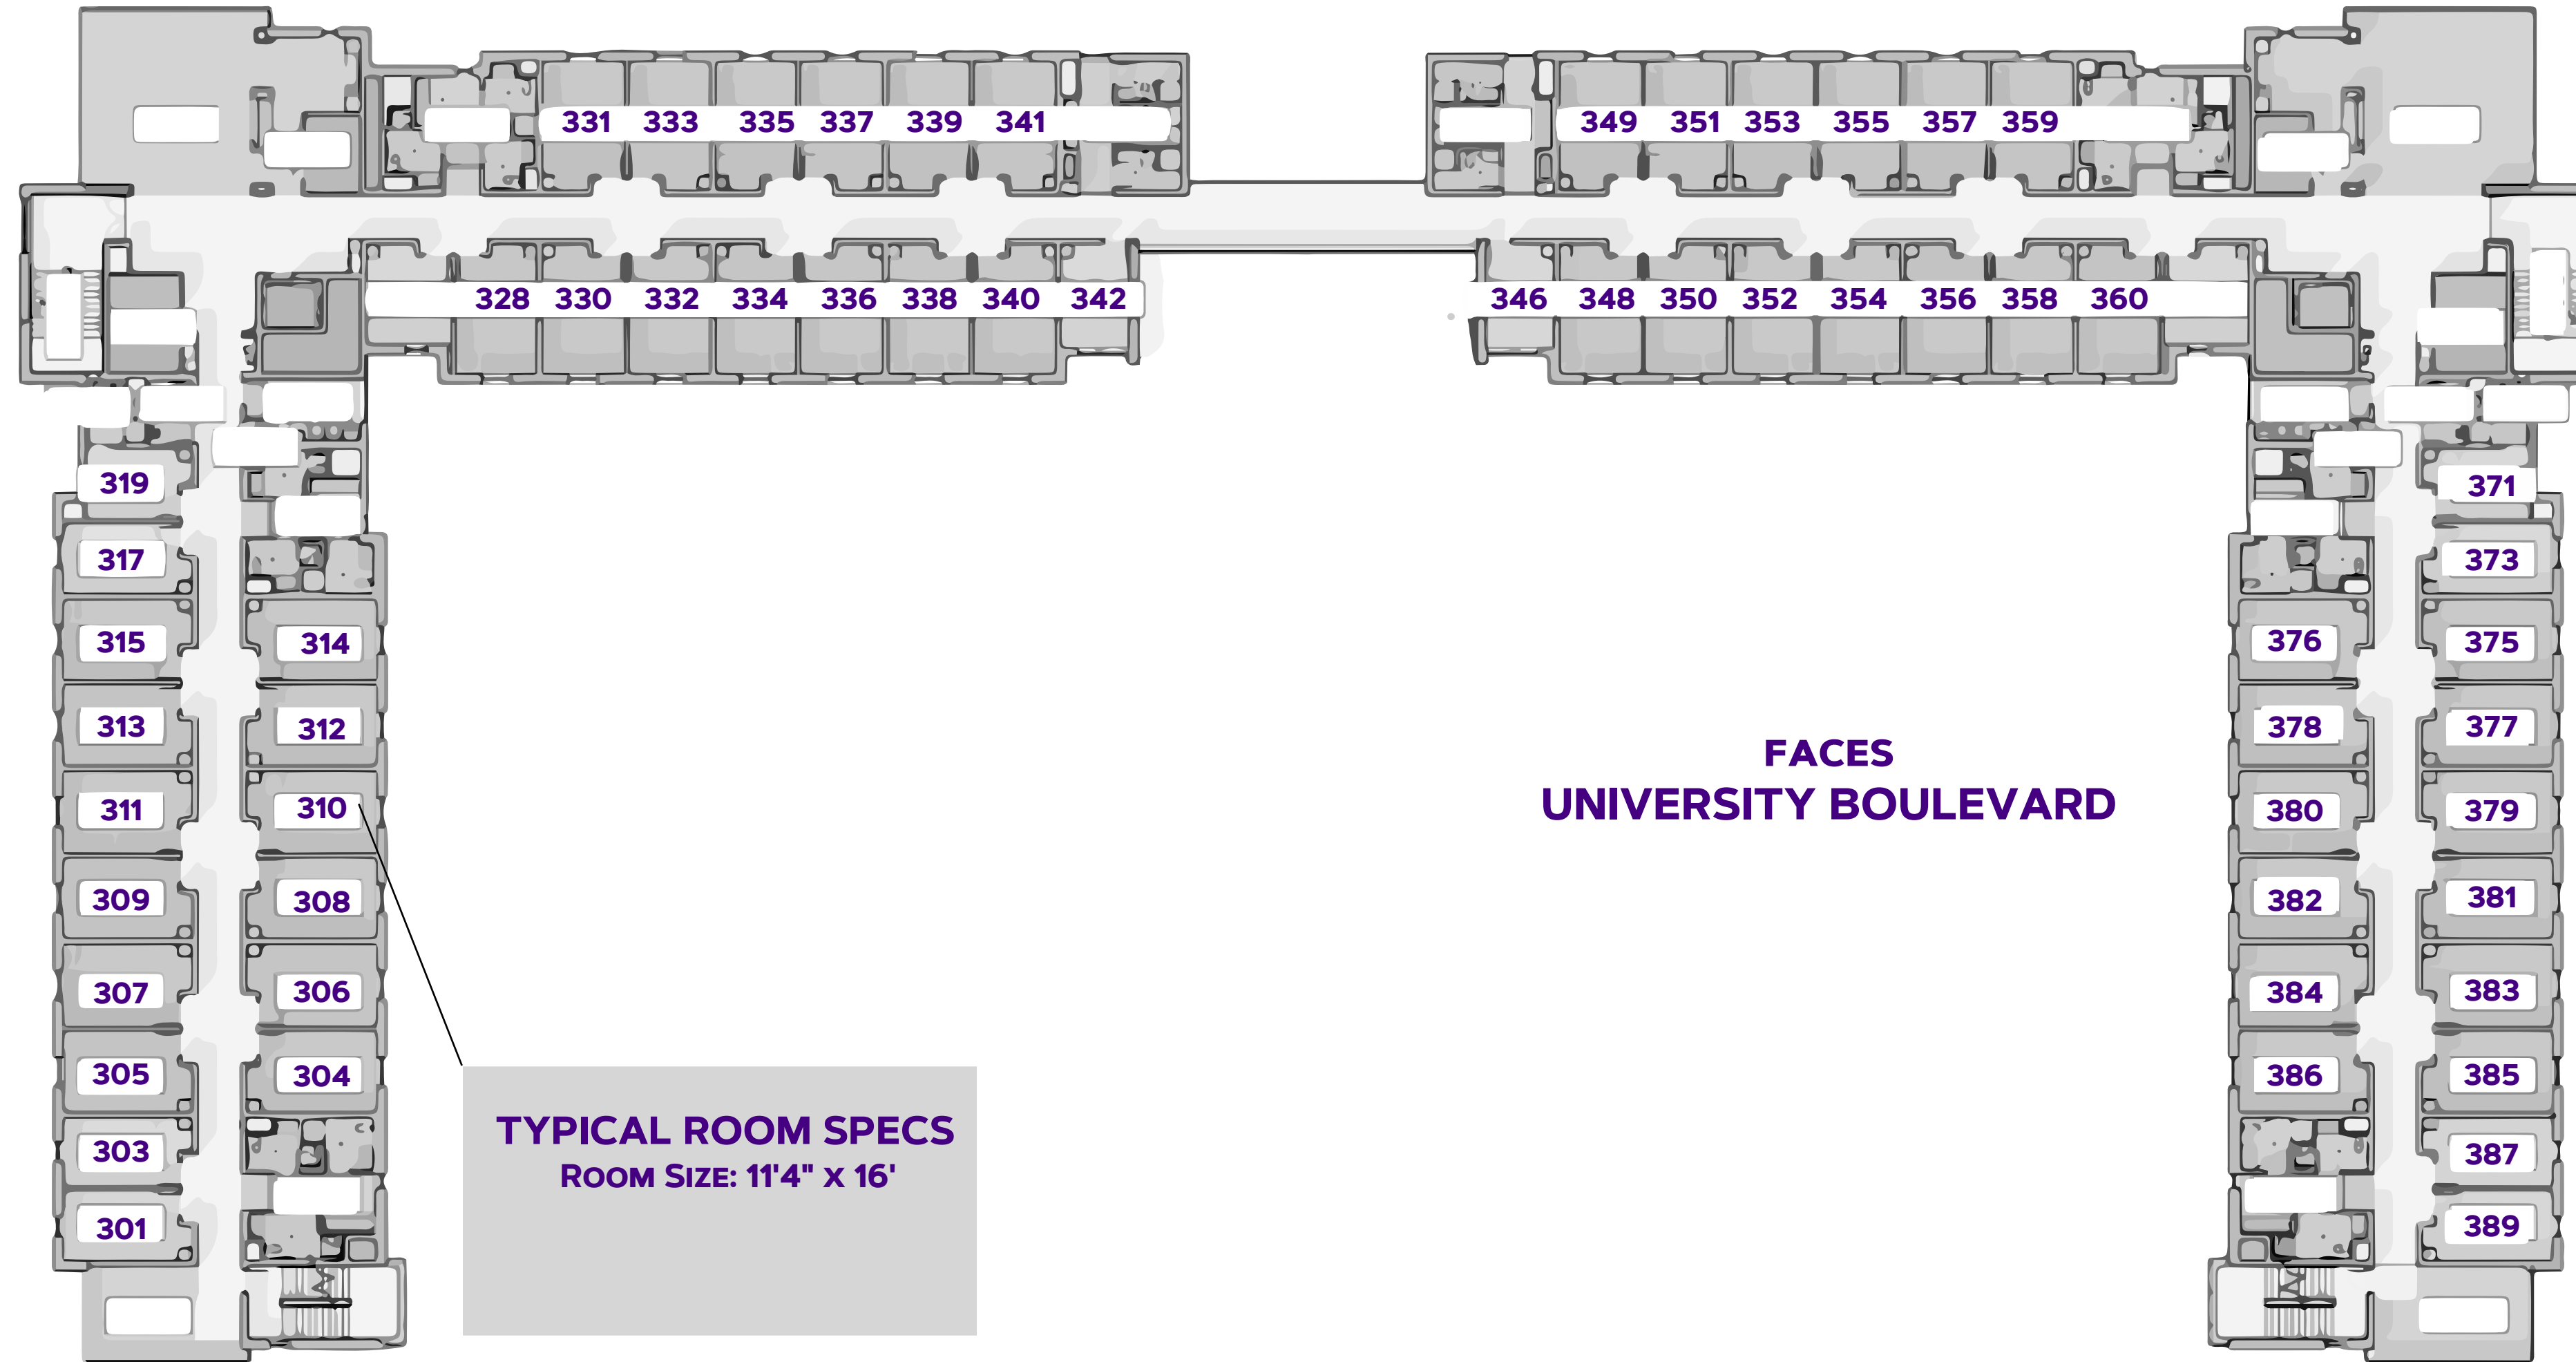

PAUL JENNINGS HALL

FIRST FLOOR

#DukesLiveClose
#DukesLiveSupported
#DukesLIVEON

ROOM FURNITURE:
- BEDS, CHAIRS, DESKS, DRAWERS
- FREE-STANDING WARDROBES

FOR MORE INFORMATION ON HALLS VISIT:
WWW.JMU.EDU/ORL/OUR-RESIDENCE-HALLS/INDEX.SHTML

PAUL JENNINGS HALL

SECOND FLOOR

#DukesLiveClose
#DukesLiveSupported
#DukesLIVEON

TYPICAL ROOM SPECS
ROOM SIZE: 11'4" X 16'

ROOM FURNITURE:
- BEDS, CHAIRS, DESKS, DRAWERS
- FREE-STANDING WARDROBES

FOR MORE INFORMATION ON HALLS VISIT:
WWW.JMU.EDU/ORL/OUR-RESIDENCE-HALLS/INDEX.SHTML

PAUL JENNINGS HALL

THIRD FLOOR

#DukesLiveClose
#DukesLiveSupported
#DukesLIVEON

FACES
UREC TURF

TYPICAL ROOM SPECS
ROOM SIZE: 11'4" X 16'

FACES
UNIVERSITY BOULEVARD

ROOM FURNITURE:
- BEDS, CHAIRS, DESKS, DRAWERS
- FREE-STANDING WARDROBES

FOR MORE INFORMATION ON HALLS VISIT:
WWW.JMU.EDU/ORL/OUR-RESIDENCE-HALLS/INDEX.SHTML

PAUL JENNINGS HALL

FOURTH FLOOR

#DukesLiveClose
#DukesLiveSupported
#DukesLIVEON

FACES
UREC TURF

TYPICAL ROOM SPECS
ROOM SIZE: 11'4" X 16'