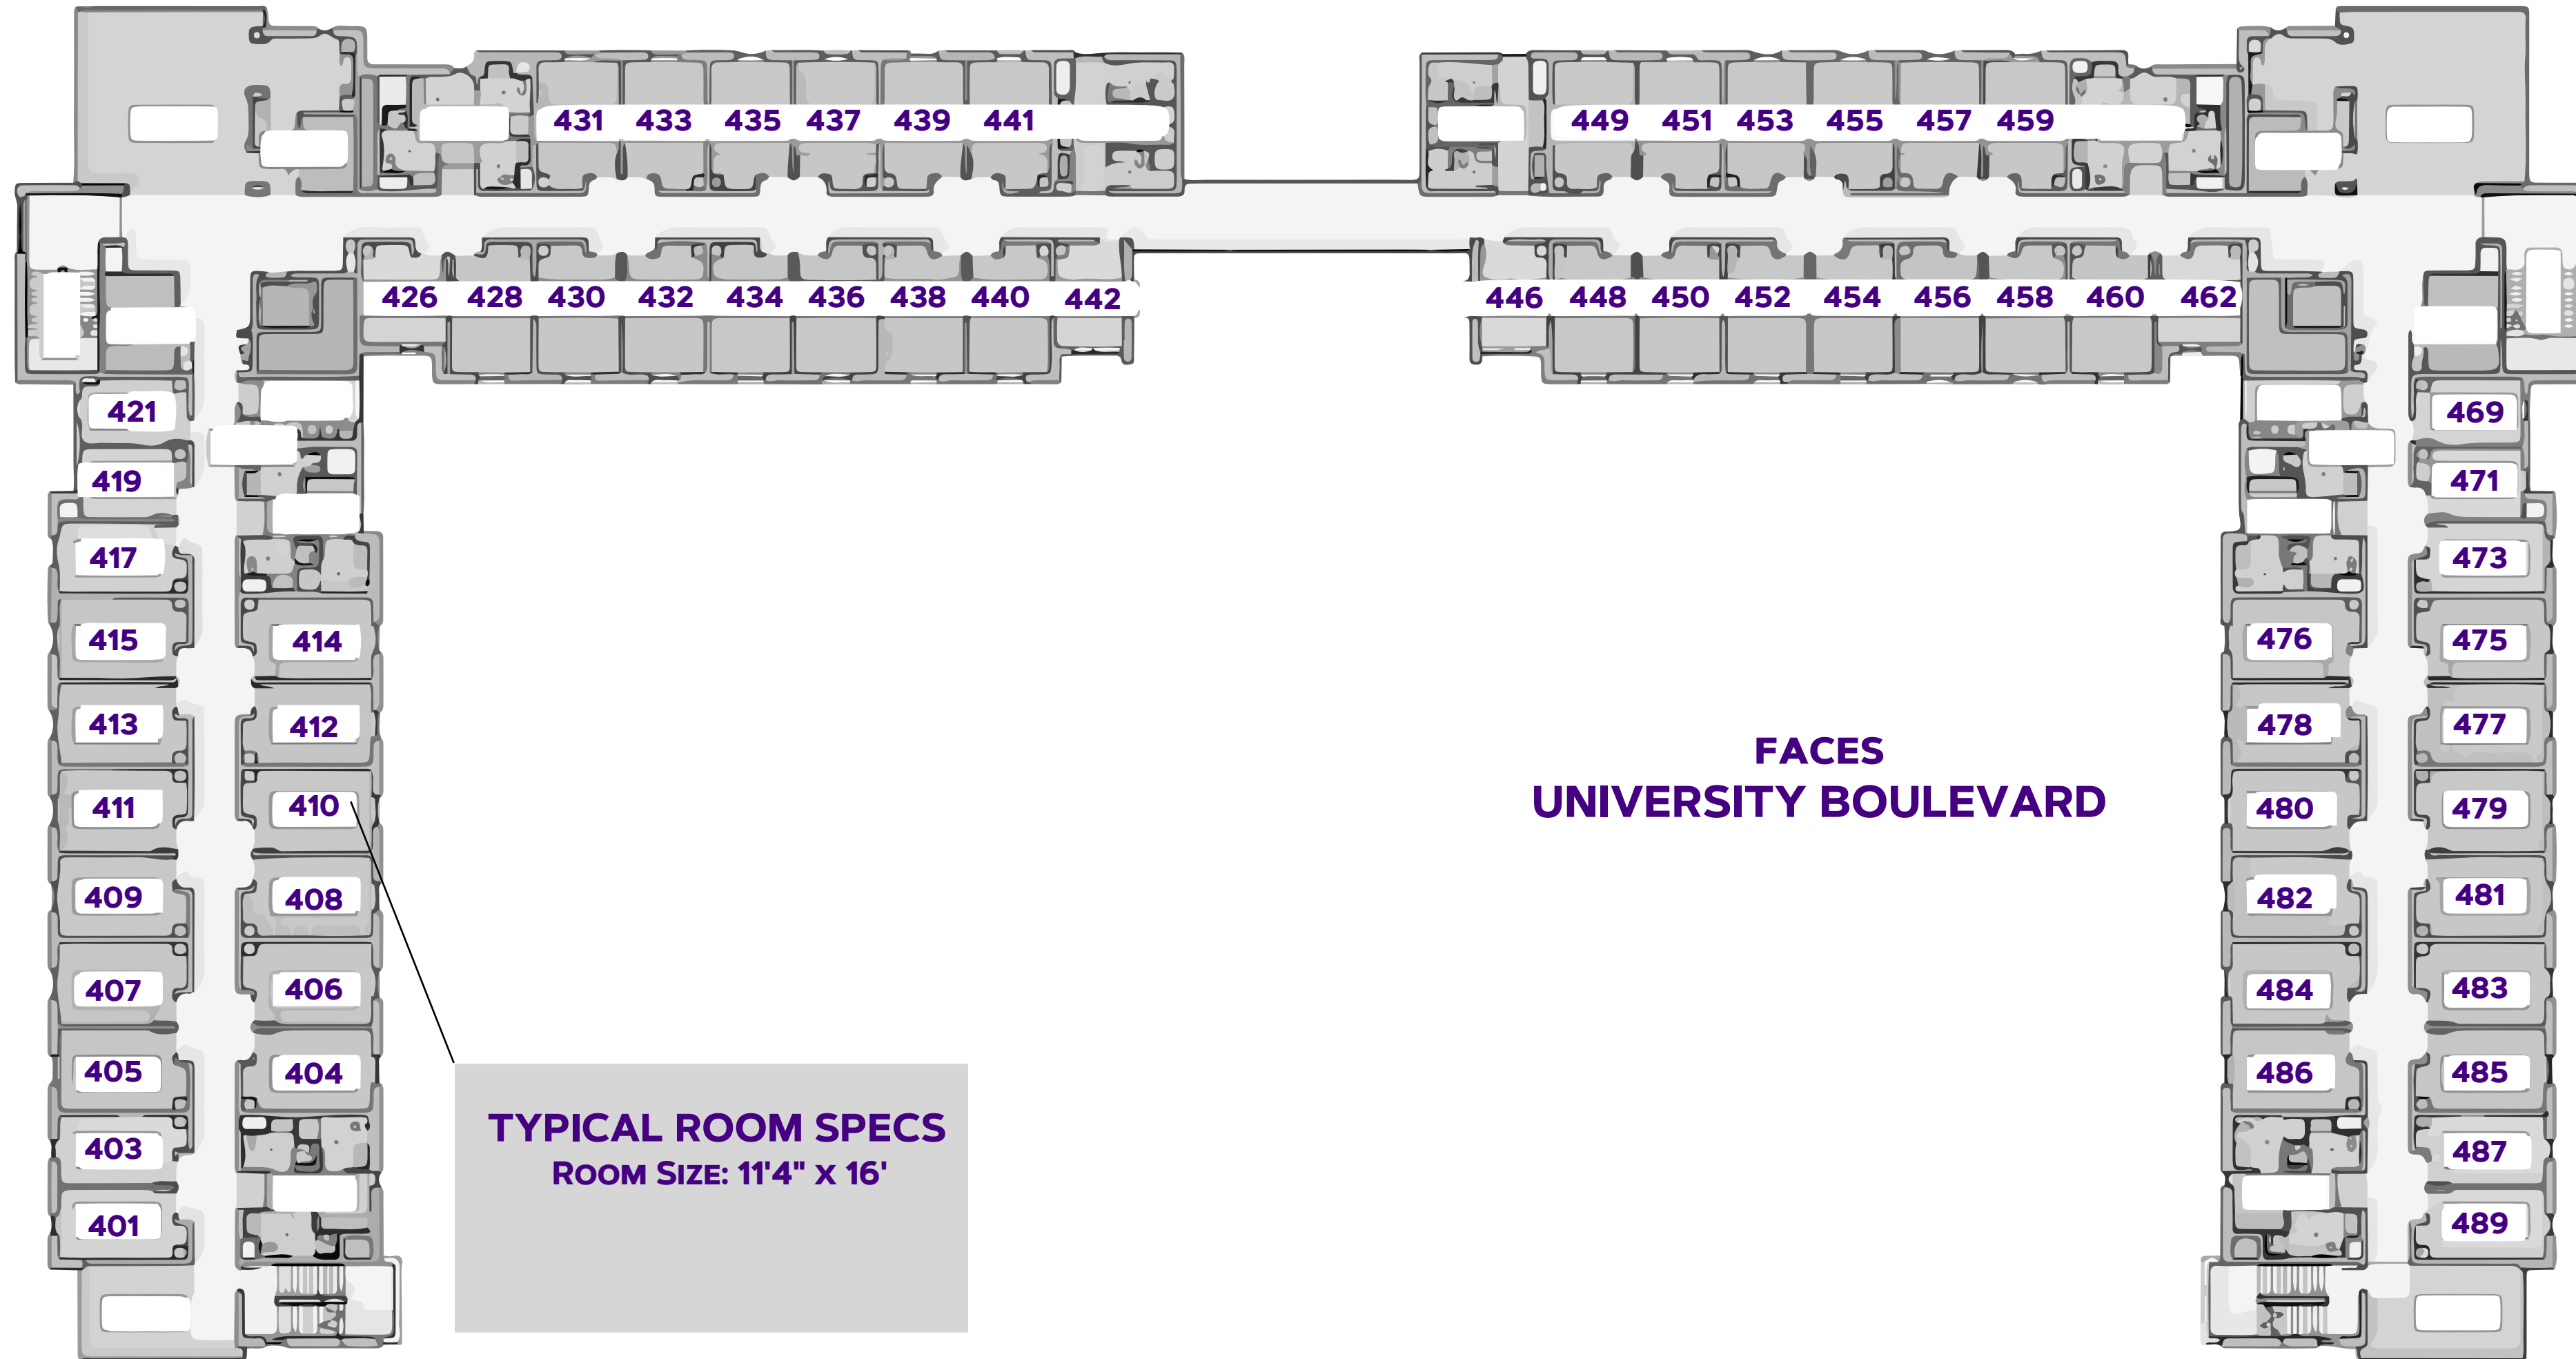

PAUL JENNINGS HALL

SECOND FLOOR

#DukesLiveClose
#DukesLiveSupported
#DukesLIVEON

TYPICAL ROOM SPECS
ROOM SIZE: 11'4" X 16'

ROOM FURNITURE:
- BEDS, CHAIRS, DESKS, DRAWERS
- FREE-STANDING WARDROBES

FOR MORE INFORMATION ON HALLS VISIT:
WWW.JMU.EDU/ORL/OUR-RESIDENCE-HALLS/INDEX.SHTML

PAUL JENNINGS HALL

THIRD FLOOR

#DukesLiveClose
#DukesLiveSupported
#DukesLIVEON

FACES
UREC TURF

TYPICAL ROOM SPECS
ROOM SIZE: 11'4" X 16'

FACES
UNIVERSITY BOULEVARD

ROOM FURNITURE:
- BEDS, CHAIRS, DESKS, DRAWERS
- FREE-STANDING WARDROBES

FOR MORE INFORMATION ON HALLS VISIT:
WWW.JMU.EDU/ORL/OUR-RESIDENCE-HALLS/INDEX.SHTML

PAUL JENNINGS HALL

FOURTH FLOOR

#DukesLiveClose
#DukesLiveSupported
#DukesLIVEON

FACES
UREC TURF

TYPICAL ROOM SPECS
ROOM SIZE: 11'4" X 16'

ROOM FURNITURE:
- BEDS, CHAIRS, DESKS, DRAWERS
- FREE-STANDING WARDROBES

FOR MORE INFORMATION ON HALLS VISIT:
WWW.JMU.EDU/ORL/OUR-RESIDENCE-HALLS/INDEX.SHTML

PAUL JENNINGS HALL

FIFTH FLOOR

#DukesLiveClose
#DukesLiveSupported
#DukesLIVEON