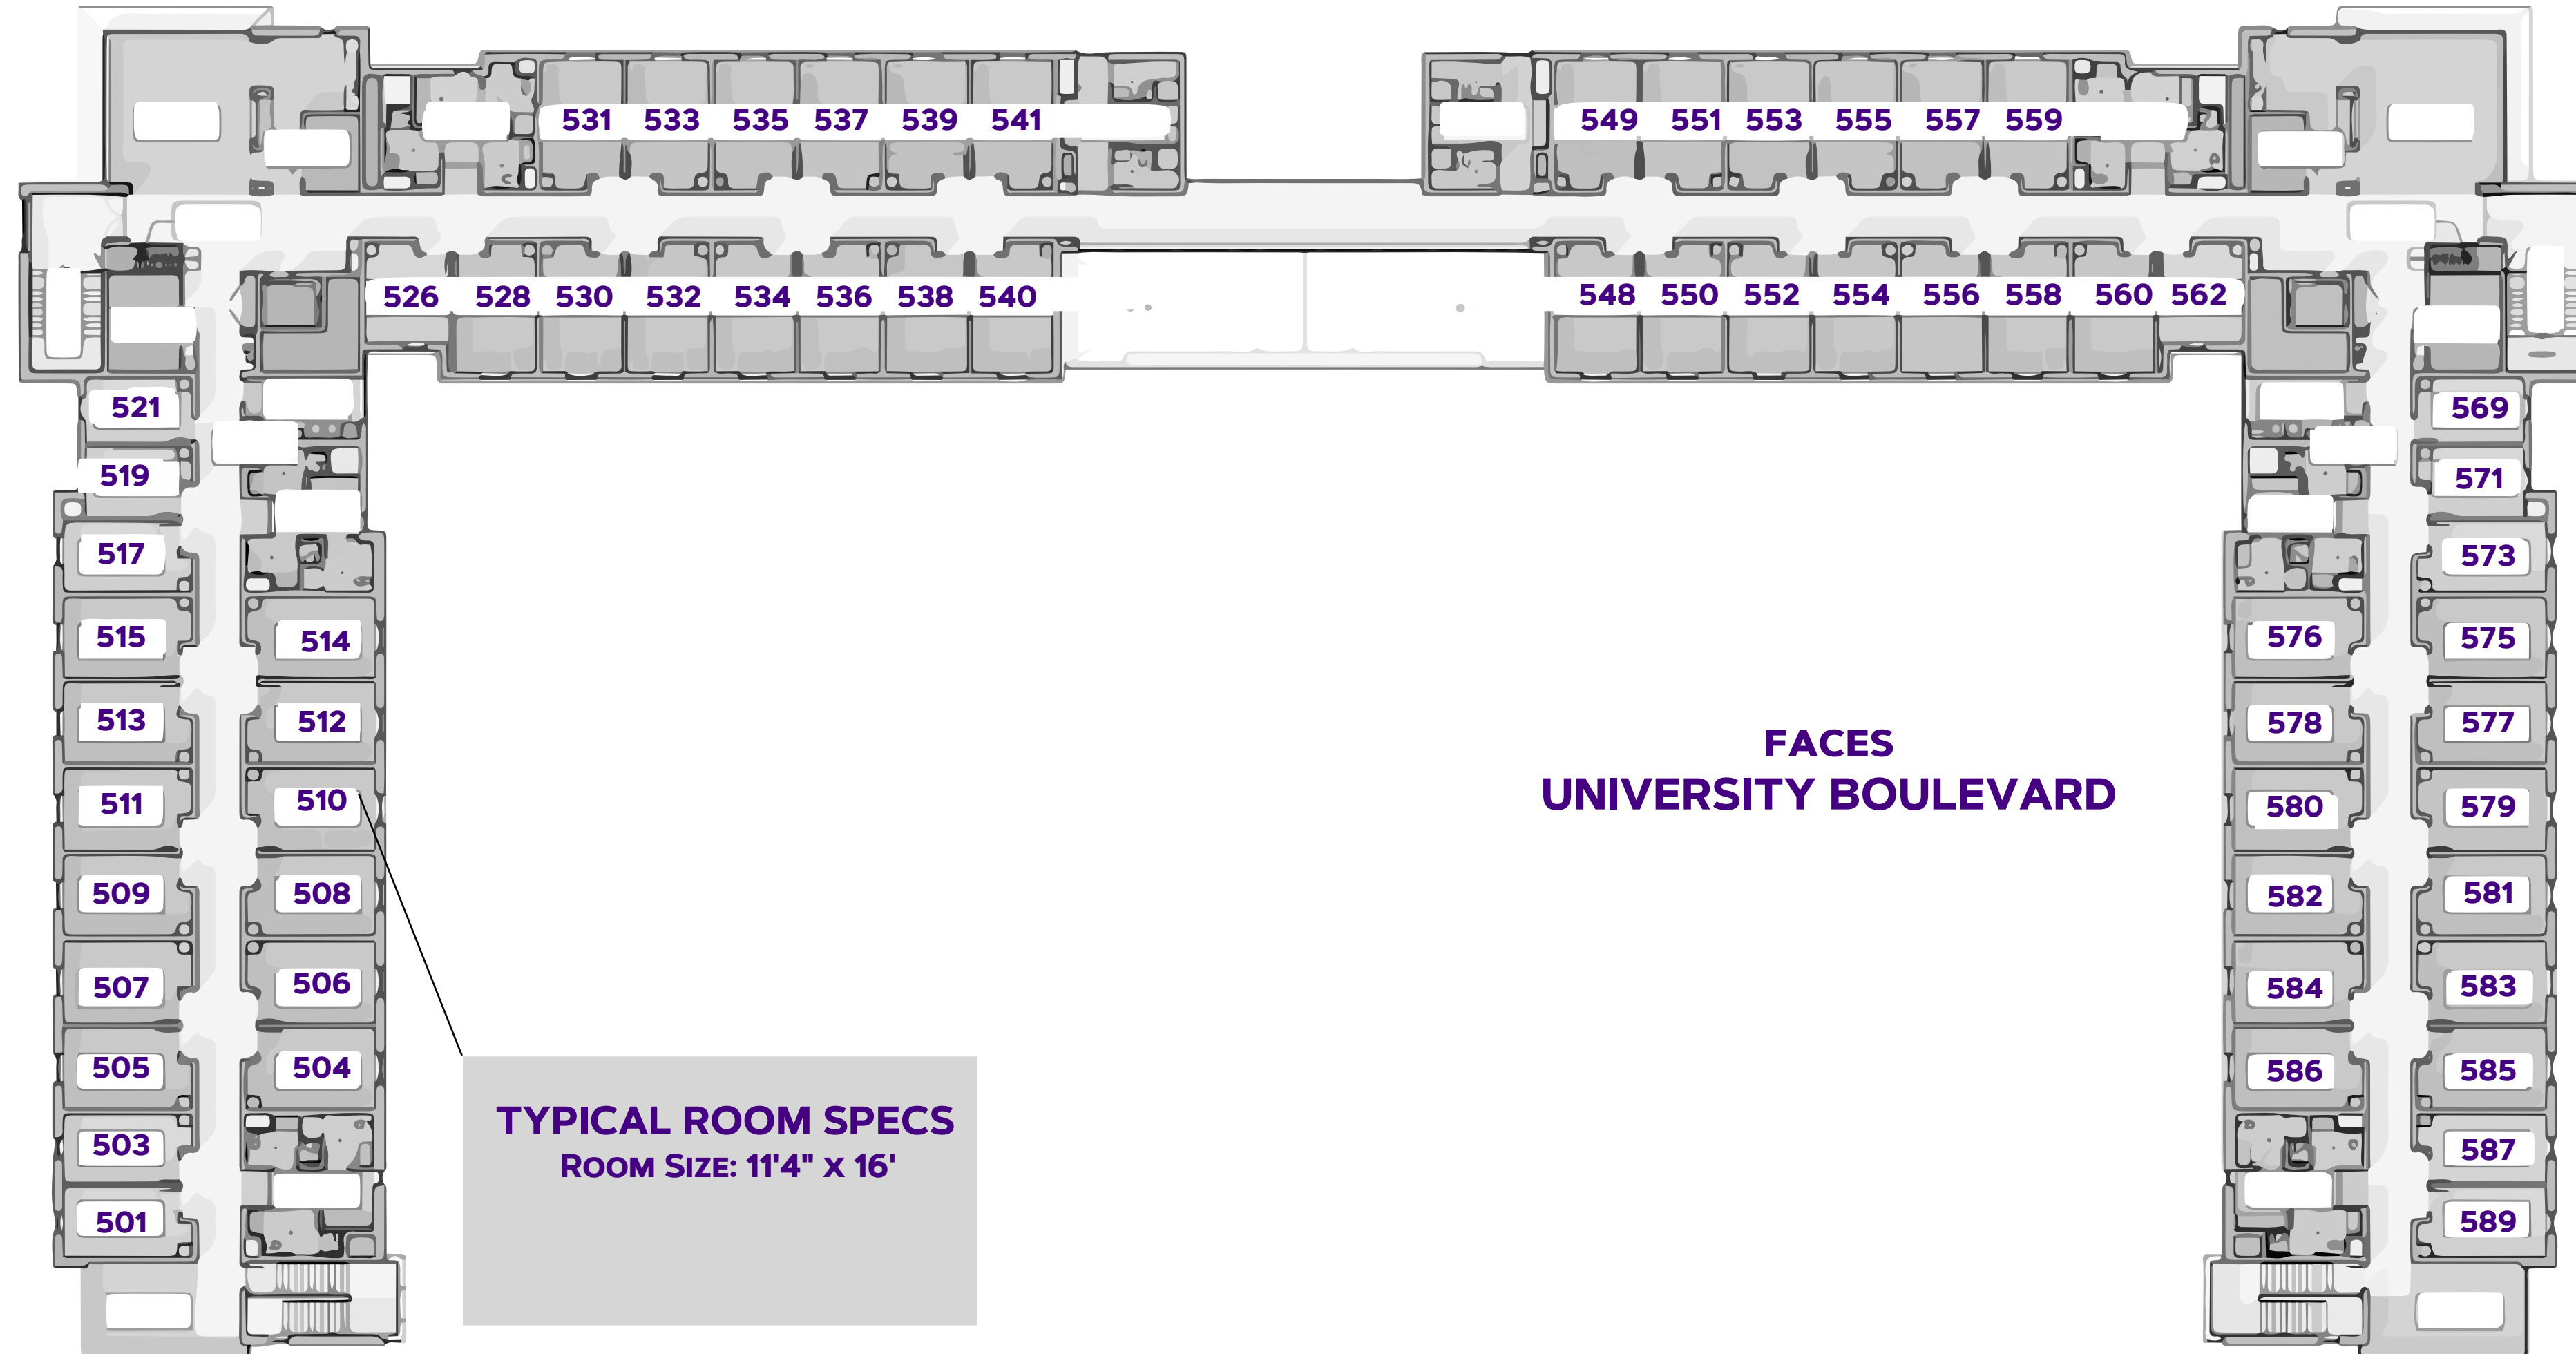

PAUL JENNINGS HALL

FIFTH FLOOR

#DukesLiveClose
#DukesLiveSupported
#DukesLIVEON

FACES
UREC TURF

FACES
UNIVERSITY BOULEVARD

ROOM FURNITURE:
- BEDS, CHAIRS, DESKS, DRAWERS
- FREE-STANDING WARDROBES

FOR MORE INFORMATION ON HALLS VISIT:
WWW.JMU.EDU/ORL/OUR-RESIDENCE-HALLS/INDEX.SHTML