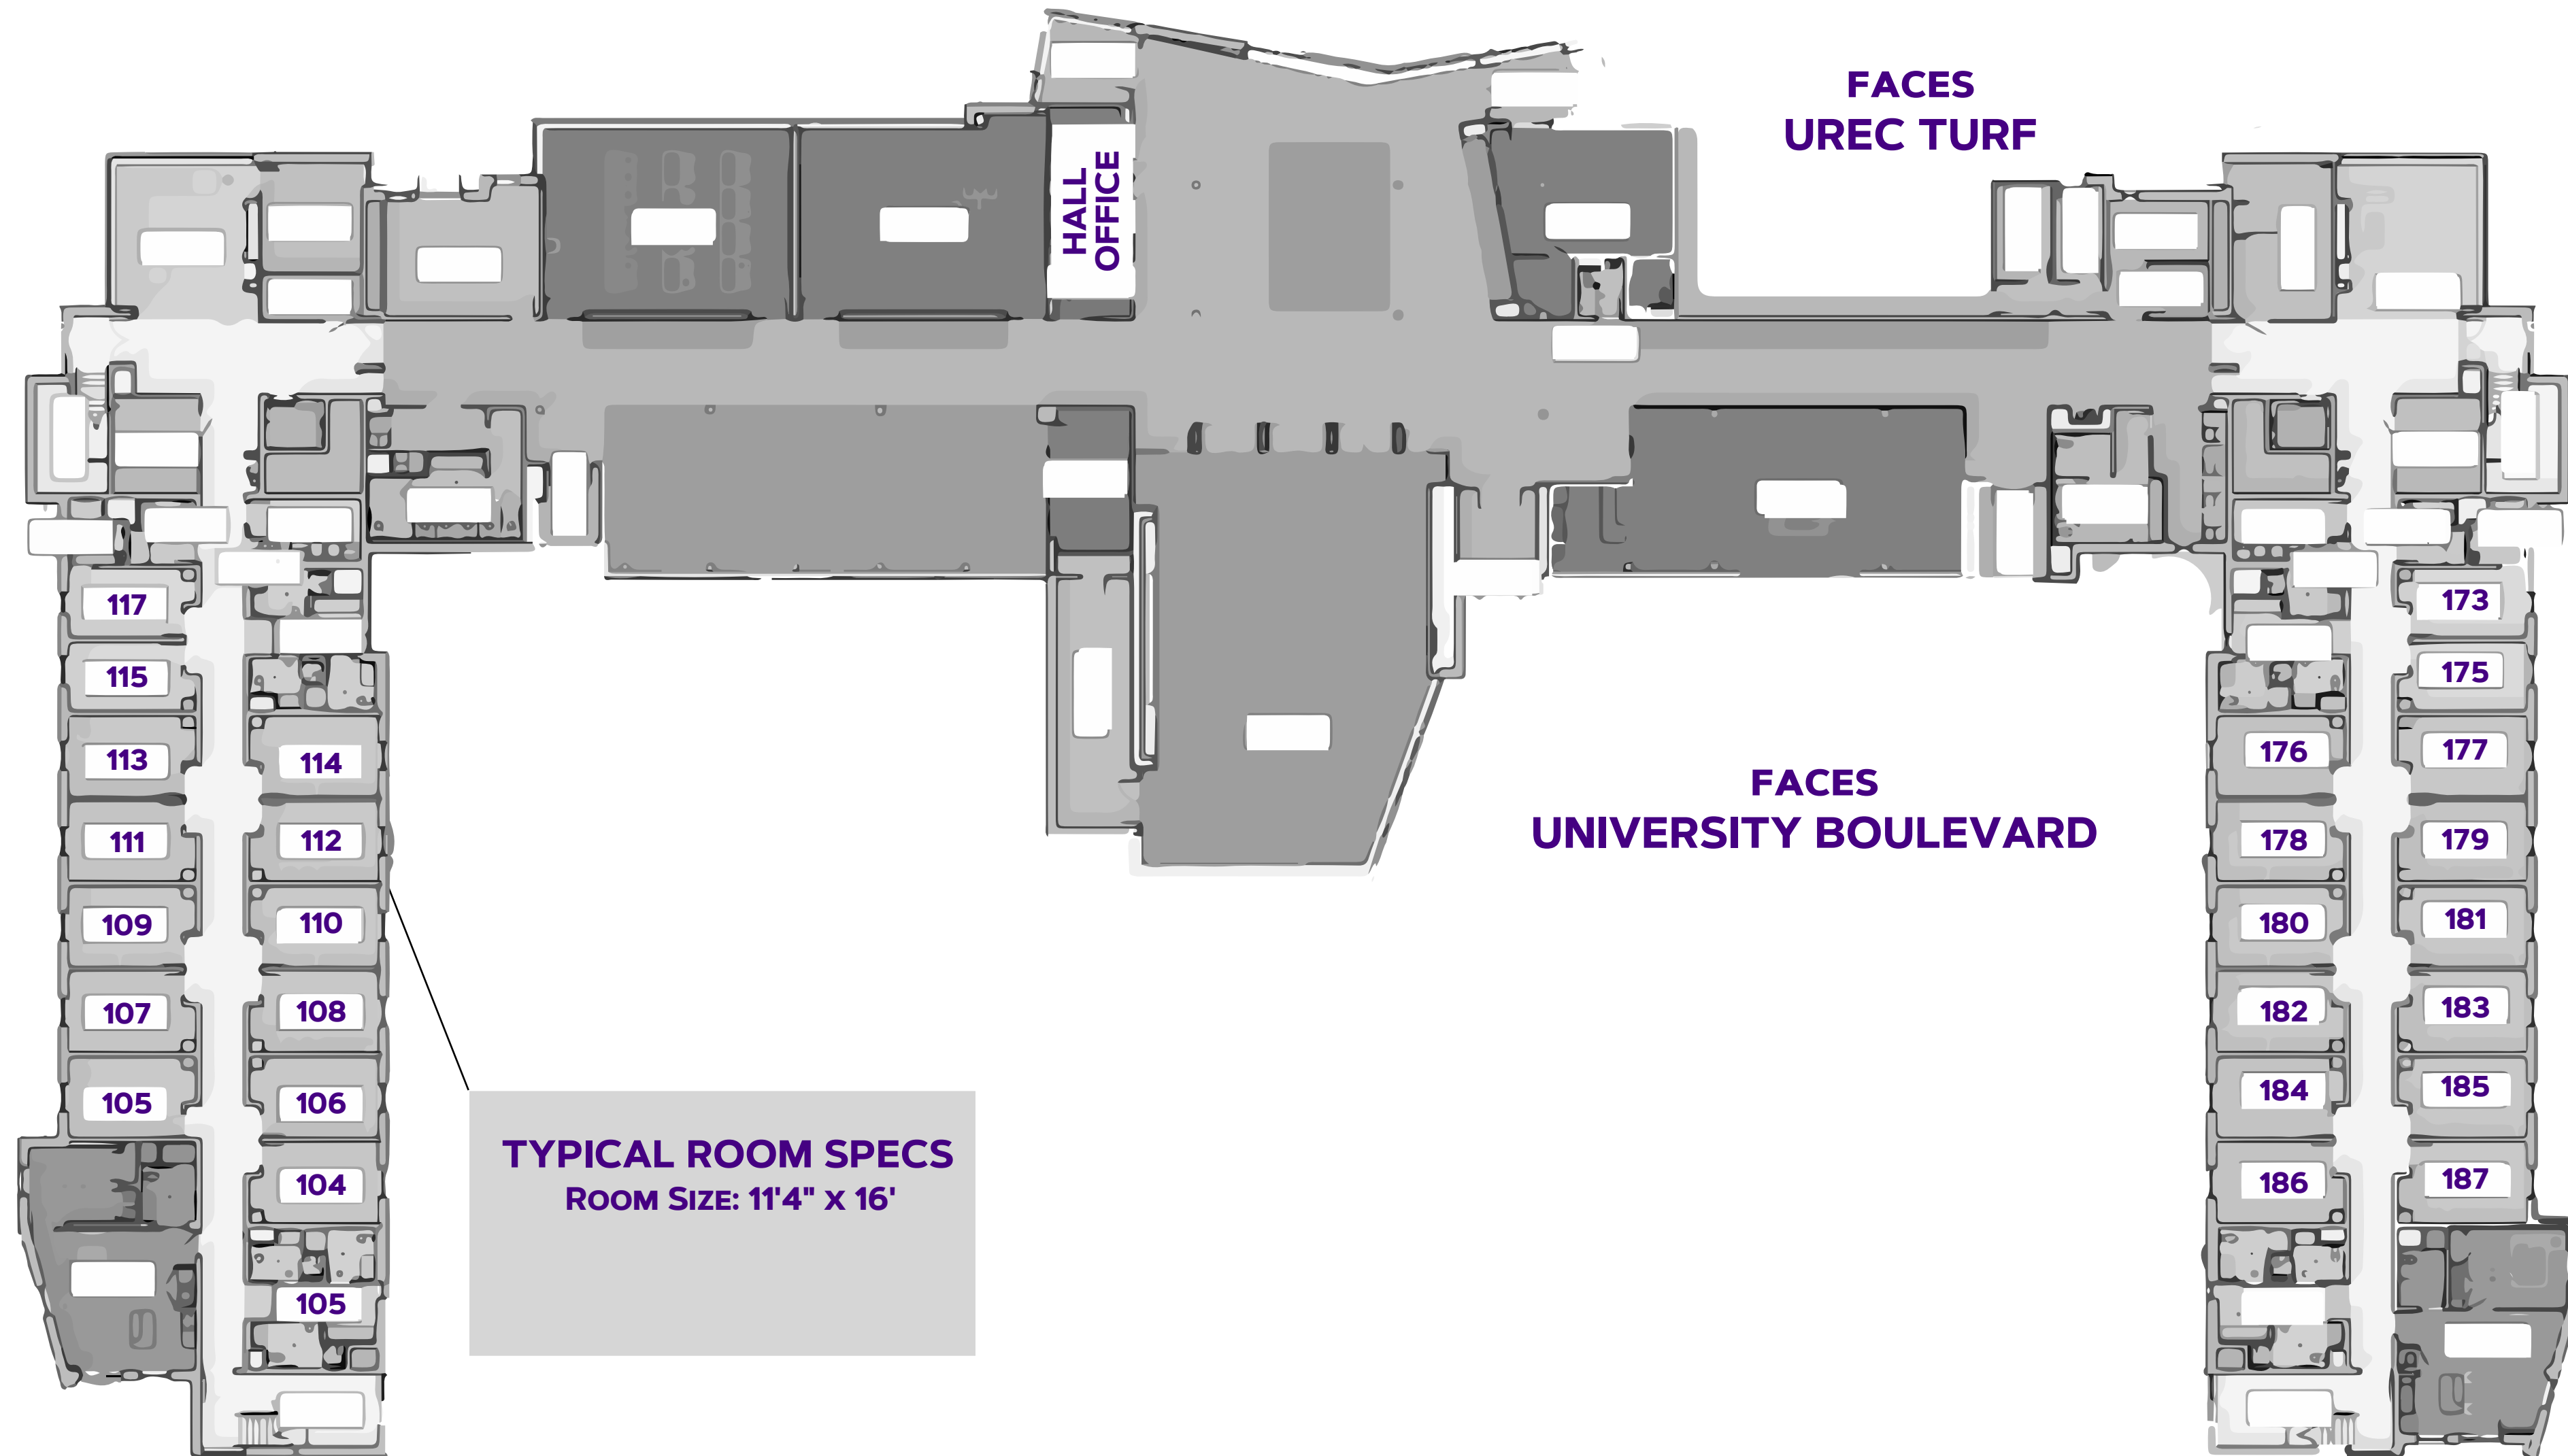

PAUL JENNINGS HALL

FIRST FLOOR

#DukesLiveClose
#DukesLiveSupported
#DukesLIVEON

ROOM FURNITURE:
- BEDS, CHAIRS, DESKS, DRAWERS
- FREE-STANDING WARDROBES

FOR MORE INFORMATION ON HALLS VISIT:
WWW.JMU.EDU/ORL/OUR-RESIDENCE-HALLS/INDEX.SHTML

PAUL JENNINGS HALL

SECOND FLOOR

#DukesLiveClose
#DukesLiveSupported
#DukesLIVEON

TYPICAL ROOM SPECS
ROOM SIZE: 11'4" X 16'

ROOM FURNITURE:
- BEDS, CHAIRS, DESKS, DRAWERS
- FREE-STANDING WARDROBES

FOR MORE INFORMATION ON HALLS VISIT:
WWW.JMU.EDU/ORL/OUR-RESIDENCE-HALLS/INDEX.SHTML

PAUL JENNINGS HALL

THIRD FLOOR

#DukesLiveClose
#DukesLiveSupported
#DukesLIVEON

FACES
UREC TURF

TYPICAL ROOM SPECS
ROOM SIZE: 11'4" X 16'

FACES
UNIVERSITY BOULEVARD

ROOM FURNITURE:
- BEDS, CHAIRS, DESKS, DRAWERS
- FREE-STANDING WARDROBES

FOR MORE INFORMATION ON HALLS VISIT:
WWW.JMU.EDU/ORL/OUR-RESIDENCE-HALLS/INDEX.SHTML

PAUL JENNINGS HALL

FOURTH FLOOR

#DukesLiveClose
#DukesLiveSupported
#DukesLIVEON

FACES
UREC TURF

TYPICAL ROOM SPECS
ROOM SIZE: 11'4" X 16'