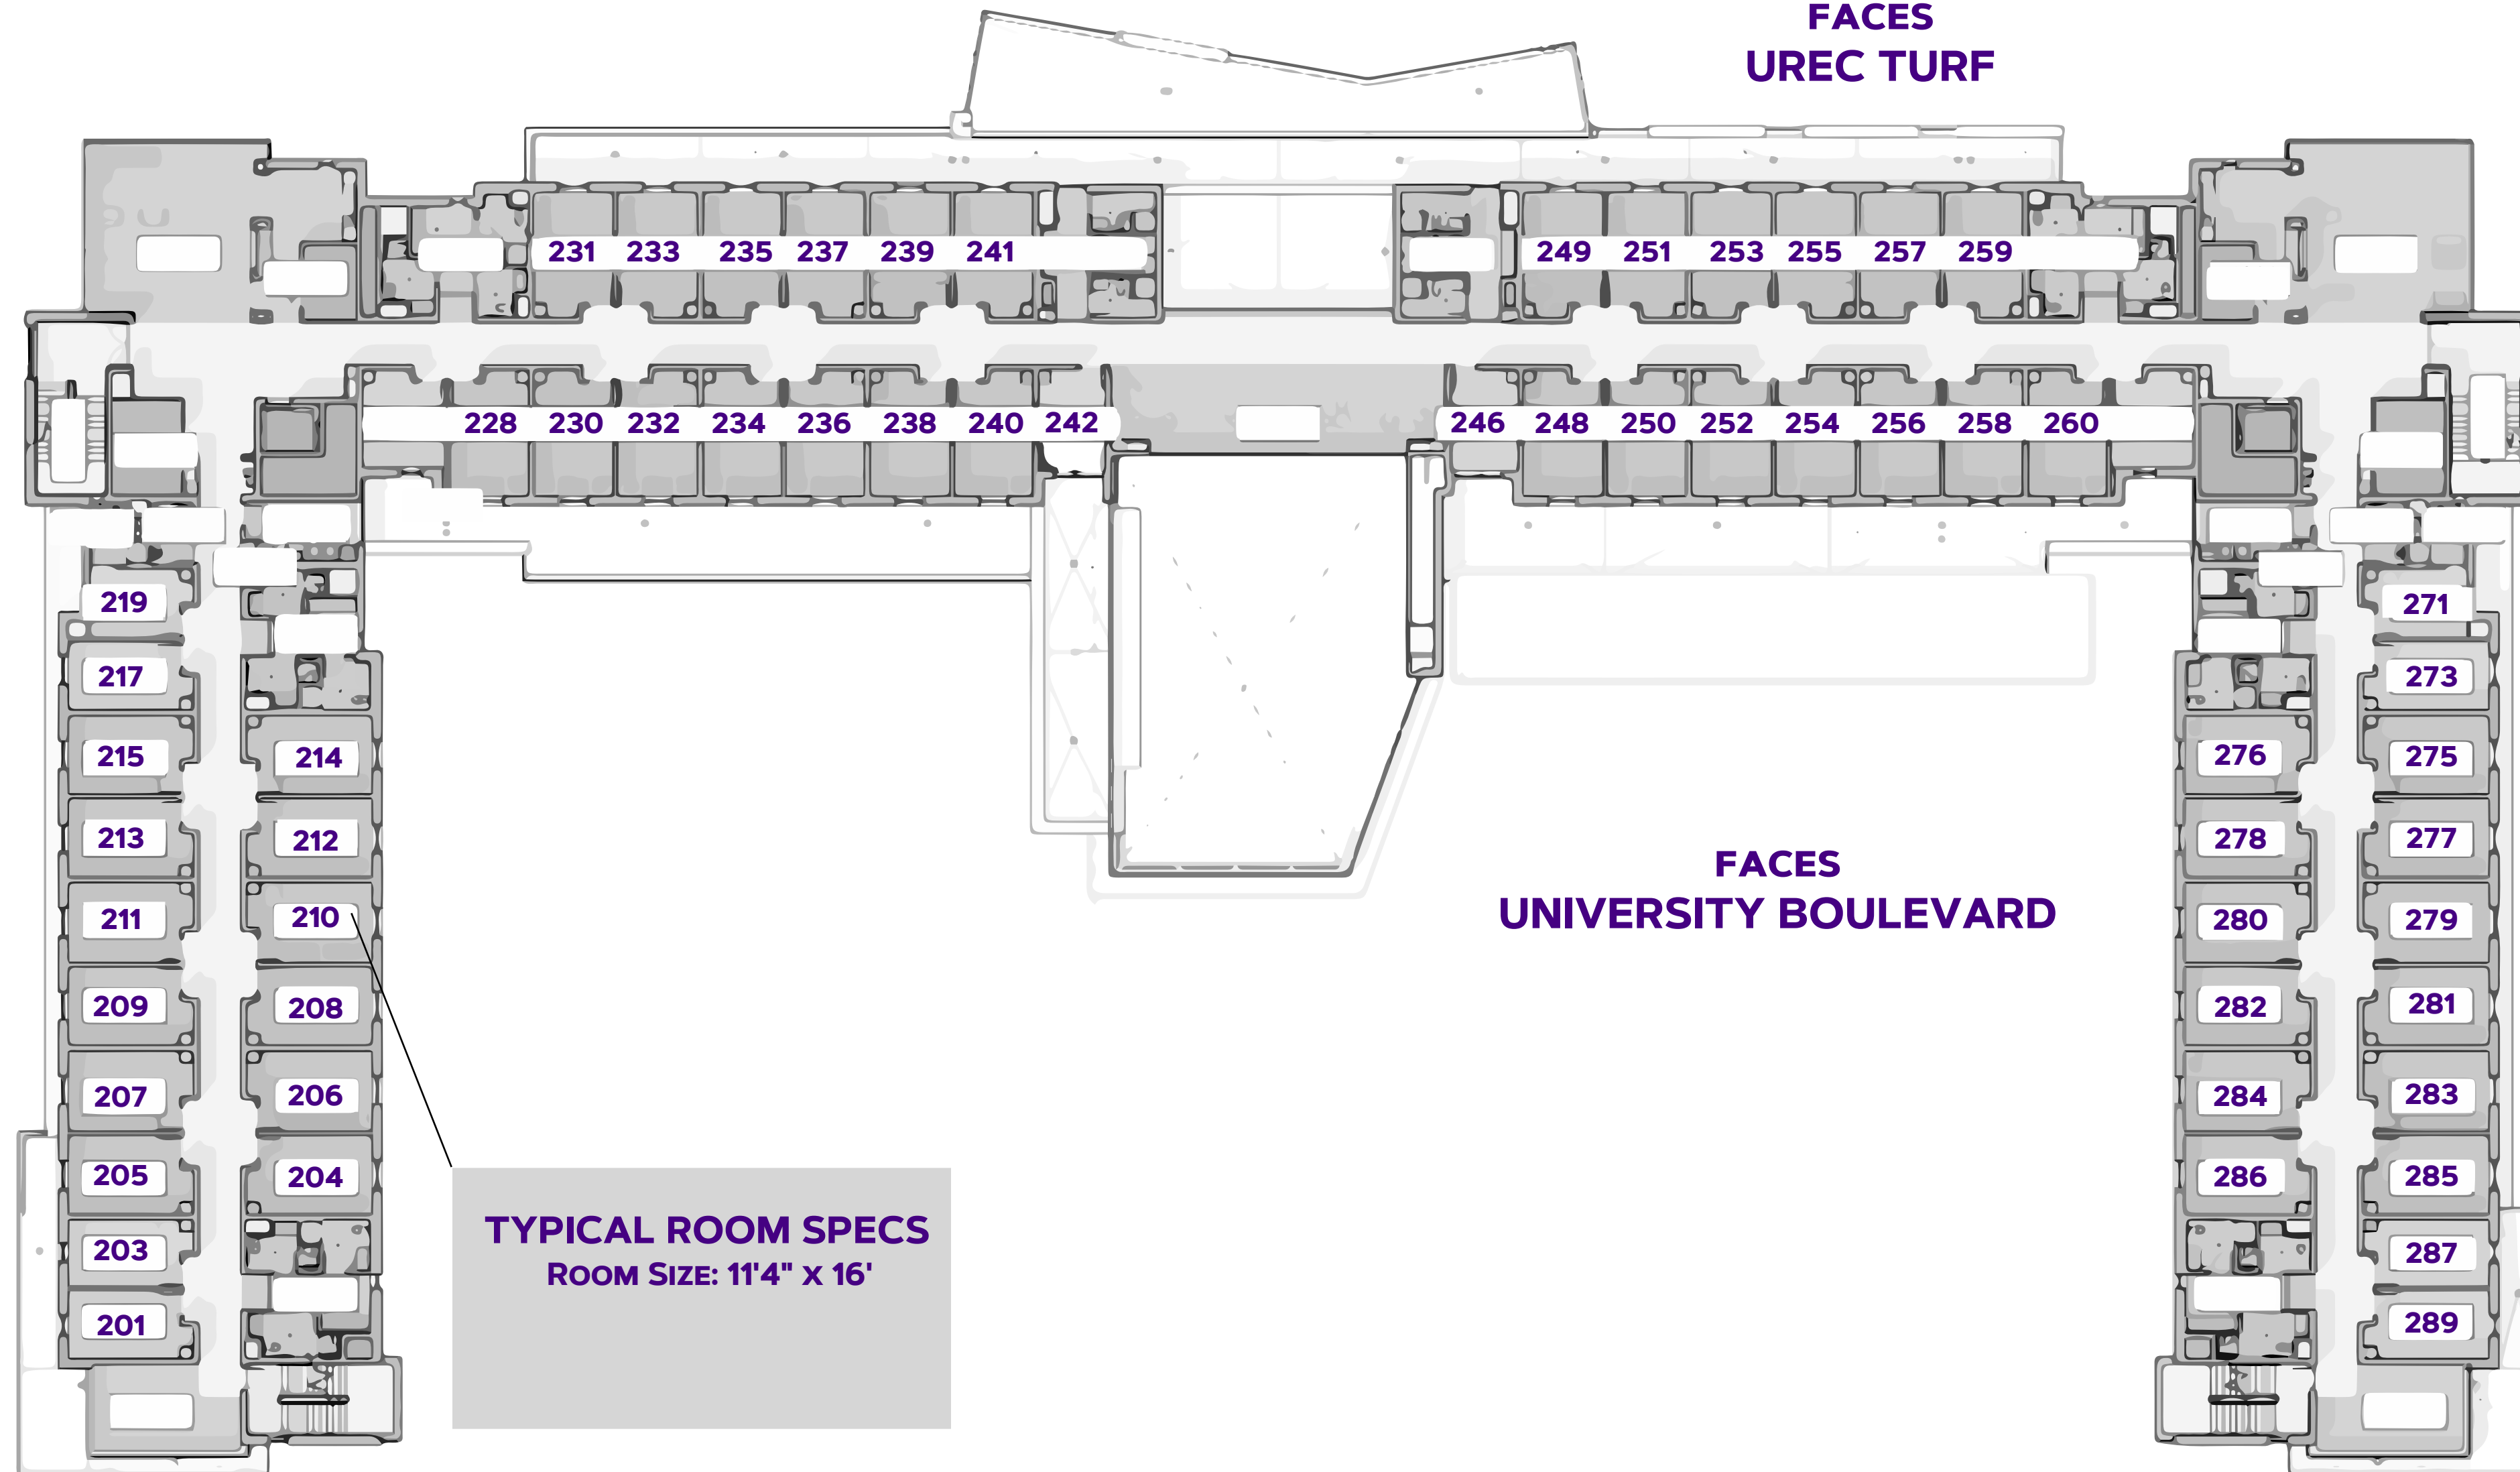

PAUL JENNINGS HALL

FIRST FLOOR

#DukesLiveClose
#DukesLiveSupported
#DukesLIVEON

ROOM FURNITURE:
- BEDS, CHAIRS, DESKS, DRAWERS
- FREE-STANDING WARDROBES

FOR MORE INFORMATION ON HALLS VISIT:
WWW.JMU.EDU/ORL/OUR-RESIDENCE-HALLS/INDEX.SHTML

PAUL JENNINGS HALL

SECOND FLOOR

#DukesLiveClose
#DukesLiveSupported
#DukesLIVEON

TYPICAL ROOM SPECS
ROOM SIZE: 11'4" X 16'

ROOM FURNITURE:
- BEDS, CHAIRS, DESKS, DRAWERS
- FREE-STANDING WARDROBES

FOR MORE INFORMATION ON HALLS VISIT:
WWW.JMU.EDU/ORL/OUR-RESIDENCE-HALLS/INDEX.SHTML

PAUL JENNINGS HALL

THIRD FLOOR

#DukesLiveClose
#DukesLiveSupported
#DukesLIVEON

FACES
UREC TURF

TYPICAL ROOM SPECS
ROOM SIZE: 11'4" X 16'

FACES
UNIVERSITY BOULEVARD

ROOM FURNITURE:
- BEDS, CHAIRS, DESKS, DRAWERS
- FREE-STANDING WARDROBES

FOR MORE INFORMATION ON HALLS VISIT:
WWW.JMU.EDU/ORL/OUR-RESIDENCE-HALLS/INDEX.SHTML

PAUL JENNINGS HALL

FOURTH FLOOR

#DukesLiveClose
#DukesLiveSupported
#DukesLIVEON

FACES
UREC TURF

TYPICAL ROOM SPECS
ROOM SIZE: 11'4" X 16'