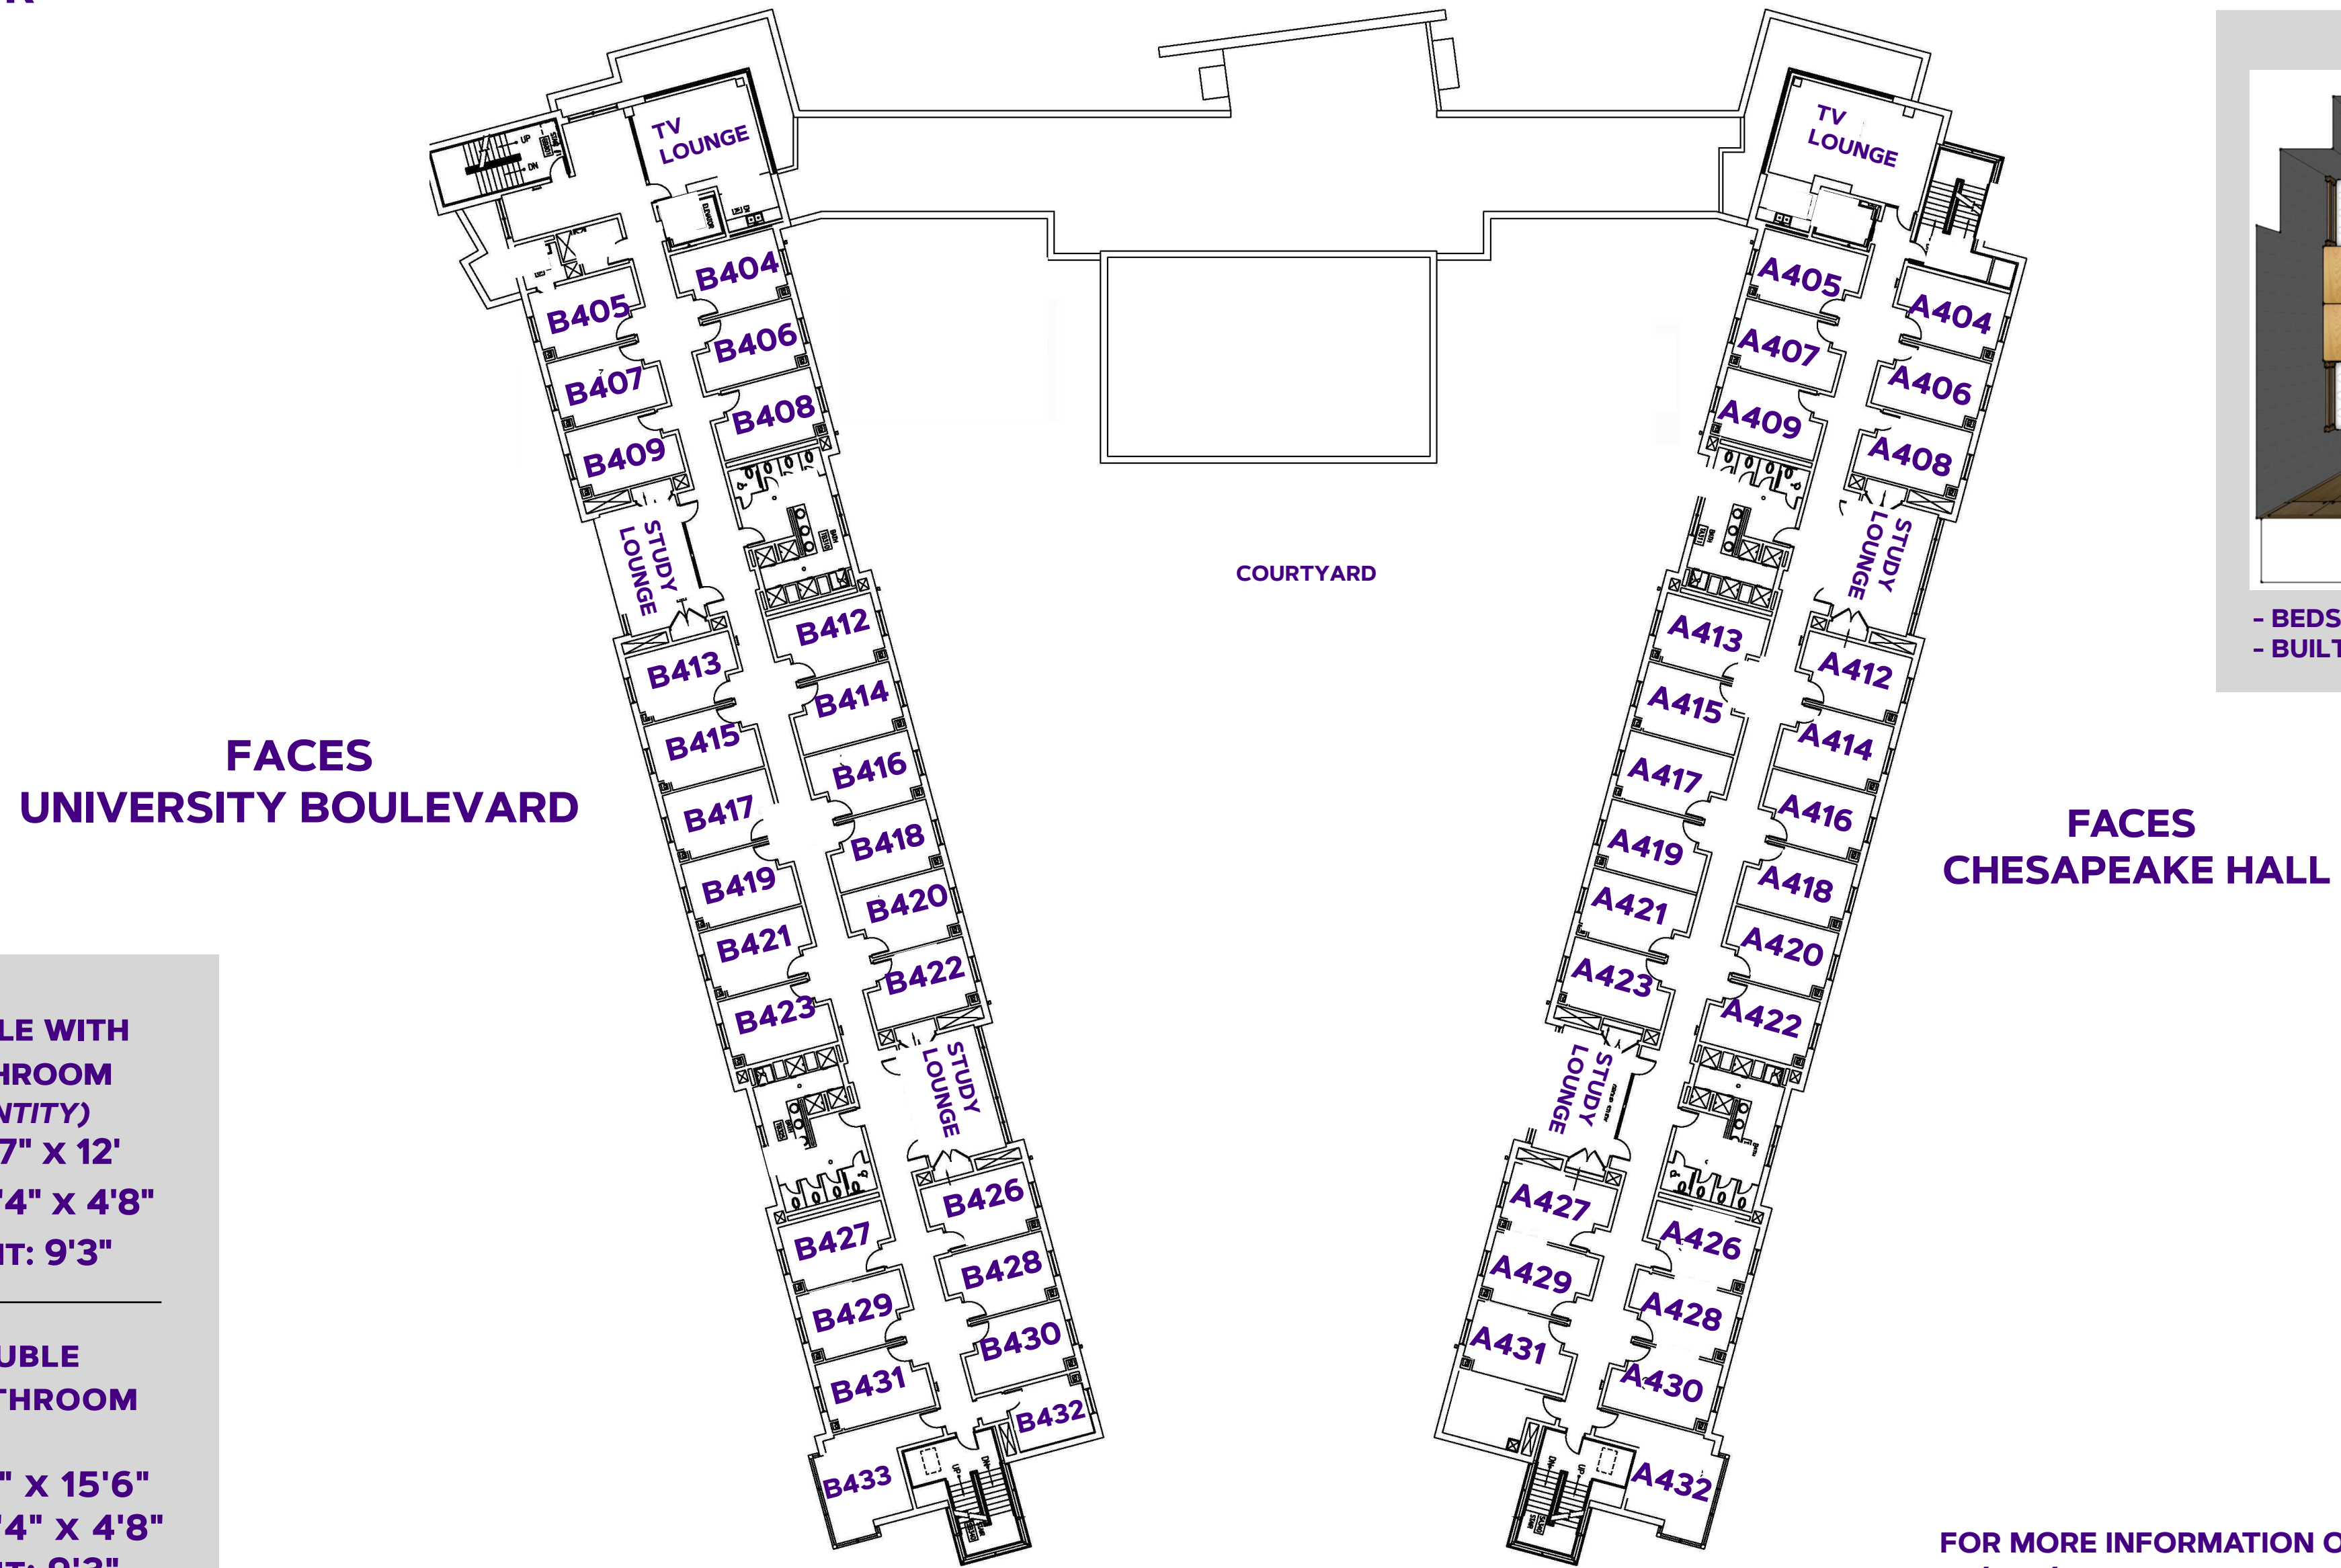

SHENANDOAH HALL

FIRST FLOOR

#DUKESLIVECLOSE
#DUKESLIVESUPPORTED
#DUKESLIVEON

FACES
UNIVERSITY BOULEVARD

FACES
CHESAPEAKE HALL

TYPICAL DOUBLE WITH
PRIVATE BATHROOM
(LIMITED QUANTITY)
ROOM SIZE: 11'7" X 12'
WINDOW SIZE: 4'4" X 4'8"
CEILING HEIGHT: 9'3"

SECOND FLOOR

#DukesLiveClose
#DukesLiveSupported
#DukesLIVEON

FACES
UNIVERSITY BOULEVARD

FACES
CHESAPEAKE HALL

TYPICAL DOUBLE WITH
PRIVATE BATHROOM
(LIMITED QUANTITY)
ROOM SIZE: 11'7" X 12'
WINDOW SIZE: 4'4" X 4'8"
CEILING HEIGHT: 9'3"

SHENANDOAH HALL

THIRD FLOOR

#DukesLiveClose
#DukesLiveSupported
#DukesLIVEON

FACES
UNIVERSITY BOULEVARD

FACES
CHESAPEAKE HALL

TYPICAL DOUBLE WITH
PRIVATE BATHROOM
(LIMITED QUANTITY)
ROOM SIZE: 11'7" X 12'
WINDOW SIZE: 4'4" X 4'8"
CEILING HEIGHT: 9'3"

SHENANDOAH HALL

FOURTH FLOOR

#DukesLiveClose
#DukesLiveSupported
#DukesLIVEON

FACES
UNIVERSITY BOULEVARD

FACES
CHESAPEAKE HALL

TYPICAL DOUBLE WITH
PRIVATE BATHROOM
(LIMITED QUANTITY)
ROOM SIZE: 11'7" X 12'
WINDOW SIZE: 4'4" X 4'8"
CEILING HEIGHT: 9'3"