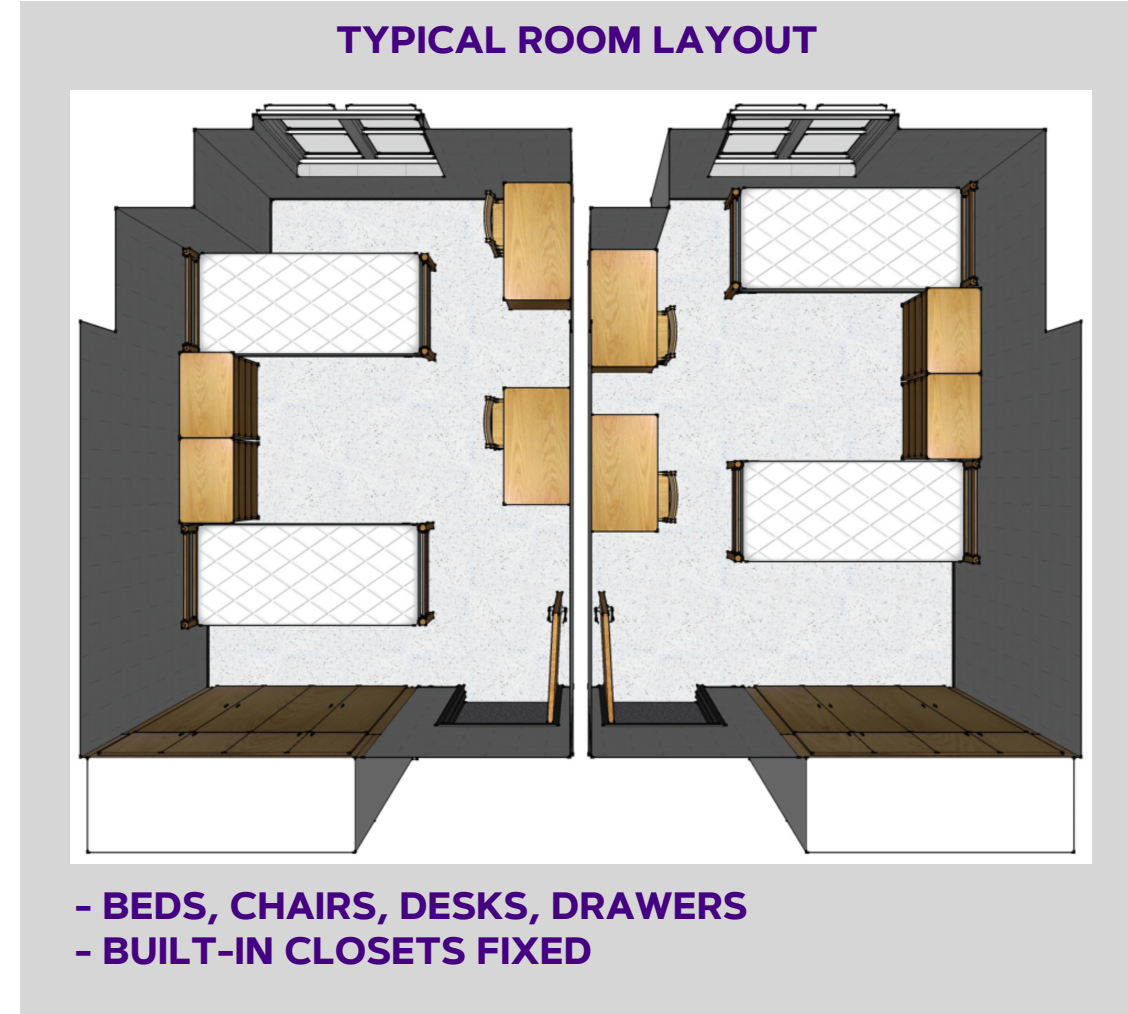

SHENANDOAH HALL

FIRST FLOOR

#DUKESLIVECLOSE
#DUKESLIVESUPPORTED
#DUKESLIVEON

FACES
UNIVERSITY BOULEVARD

FACES
CHESAPEAKE HALL

TYPICAL DOUBLE WITH
PRIVATE BATHROOM
(LIMITED QUANTITY)
ROOM SIZE: 11'7" X 12'
WINDOW SIZE: 4'4" X 4'8"
CEILING HEIGHT: 9'3"

TYPICAL DOUBLE
WITH HALL BATHROOM

ROOM SIZE: 11'7" X 15'6"
WINDOW SIZE: 4'4" X 4'8"
CEILING HEIGHT: 9'3"

FOR MORE INFORMATION ON HALLS VISIT:
WWW.JMU.EDU/ORL/OUR-RESIDENCE-HALLS/INDEX.SHTML

SHENANDOAH HALL

SECOND FLOOR

#DukesLiveClose
#DukesLiveSupported
#DukesLIVEON

FACES
UNIVERSITY BOULEVARD

FACES
CHESAPEAKE HALL

TYPICAL DOUBLE WITH
PRIVATE BATHROOM
(LIMITED QUANTITY)
ROOM SIZE: 11'7" X 12'
WINDOW SIZE: 4'4" X 4'8"
CEILING HEIGHT: 9'3"

SHENANDOAH HALL

THIRD FLOOR

#DukesLiveClose
#DukesLiveSupported
#DukesLIVEON

FACES
UNIVERSITY BOULEVARD

FACES
CHESAPEAKE HALL

TYPICAL DOUBLE WITH
PRIVATE BATHROOM
(LIMITED QUANTITY)
ROOM SIZE: 11'7" X 12'
WINDOW SIZE: 4'4" X 4'8"
CEILING HEIGHT: 9'3"