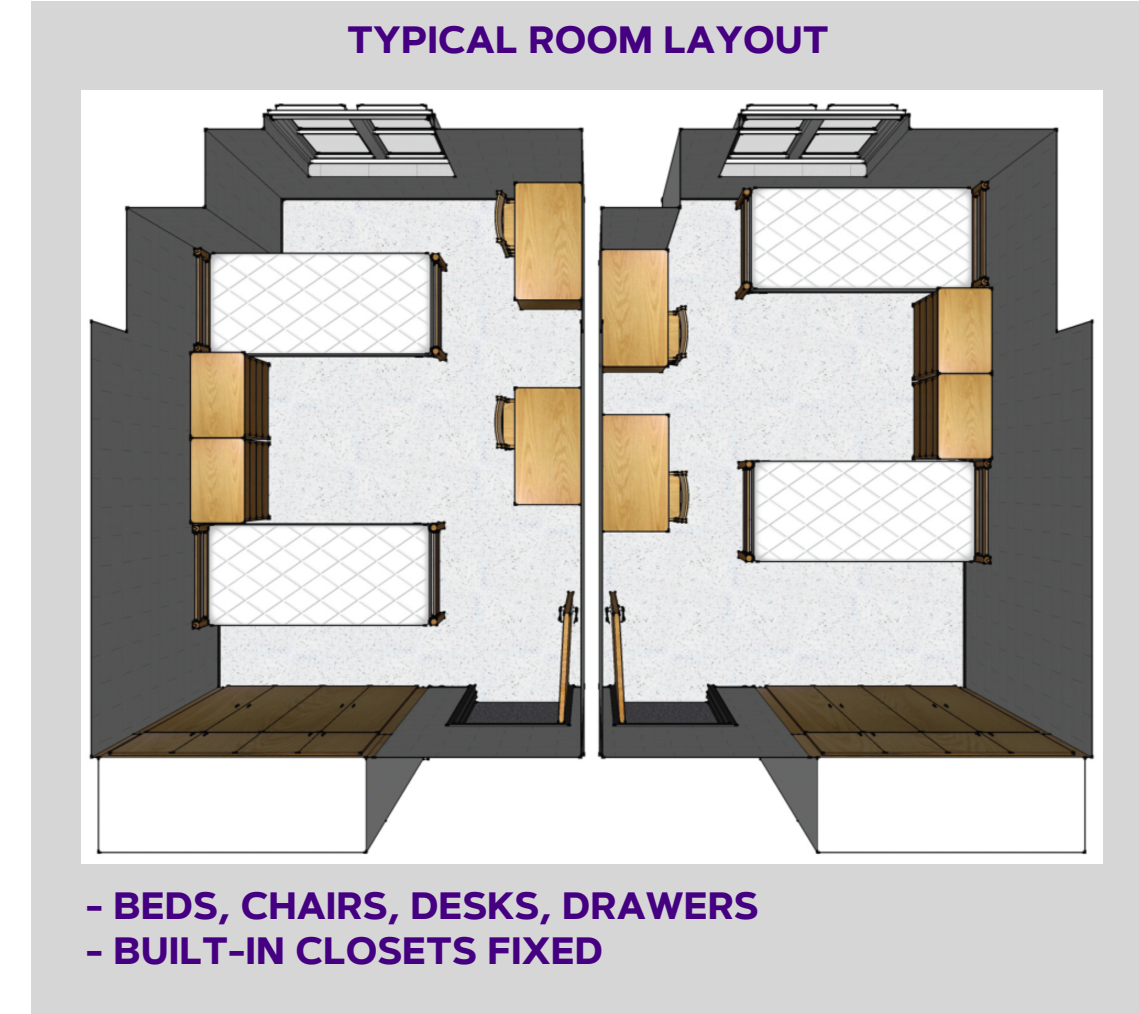

TYPICAL DOUBLE
WITH HALL BATHROOM

ROOM SIZE: 11'7" X 15'6"
WINDOW SIZE: 4'4" X 4'8"
CEILING HEIGHT: 9'3"

FOR MORE INFORMATION ON HALLS VISIT:
WWW.JMU.EDU/ORL/OUR-RESIDENCE-HALLS/INDEX.SHTML

SHENANDOAH HALL

TYPICAL DOUBLE
WITH HALL BATHROOM

ROOM SIZE: 11'7" X 15'6"
WINDOW SIZE: 4'4" X 4'8"
CEILING HEIGHT: 9'3"

FOR MORE INFORMATION ON HALLS VISIT:
WWW.JMU.EDU/ORL/OUR-RESIDENCE-HALLS/INDEX.SHTML

Residence Life

SHENANDOAH HALL

FIFTH FLOOR

#DukesLiveClose
#DukesLiveSupported
#DukesLIVEON

FACES
UNIVERSITY BOULEVARD

FACES
CHESAPEAKE HALL

TYPICAL DOUBLE WITH
PRIVATE BATHROOM
(LIMITED QUANTITY)
ROOM SIZE: 11'7" X 12'
WINDOW SIZE: 4'4" X 4'8"
CEILING HEIGHT: 9'3"