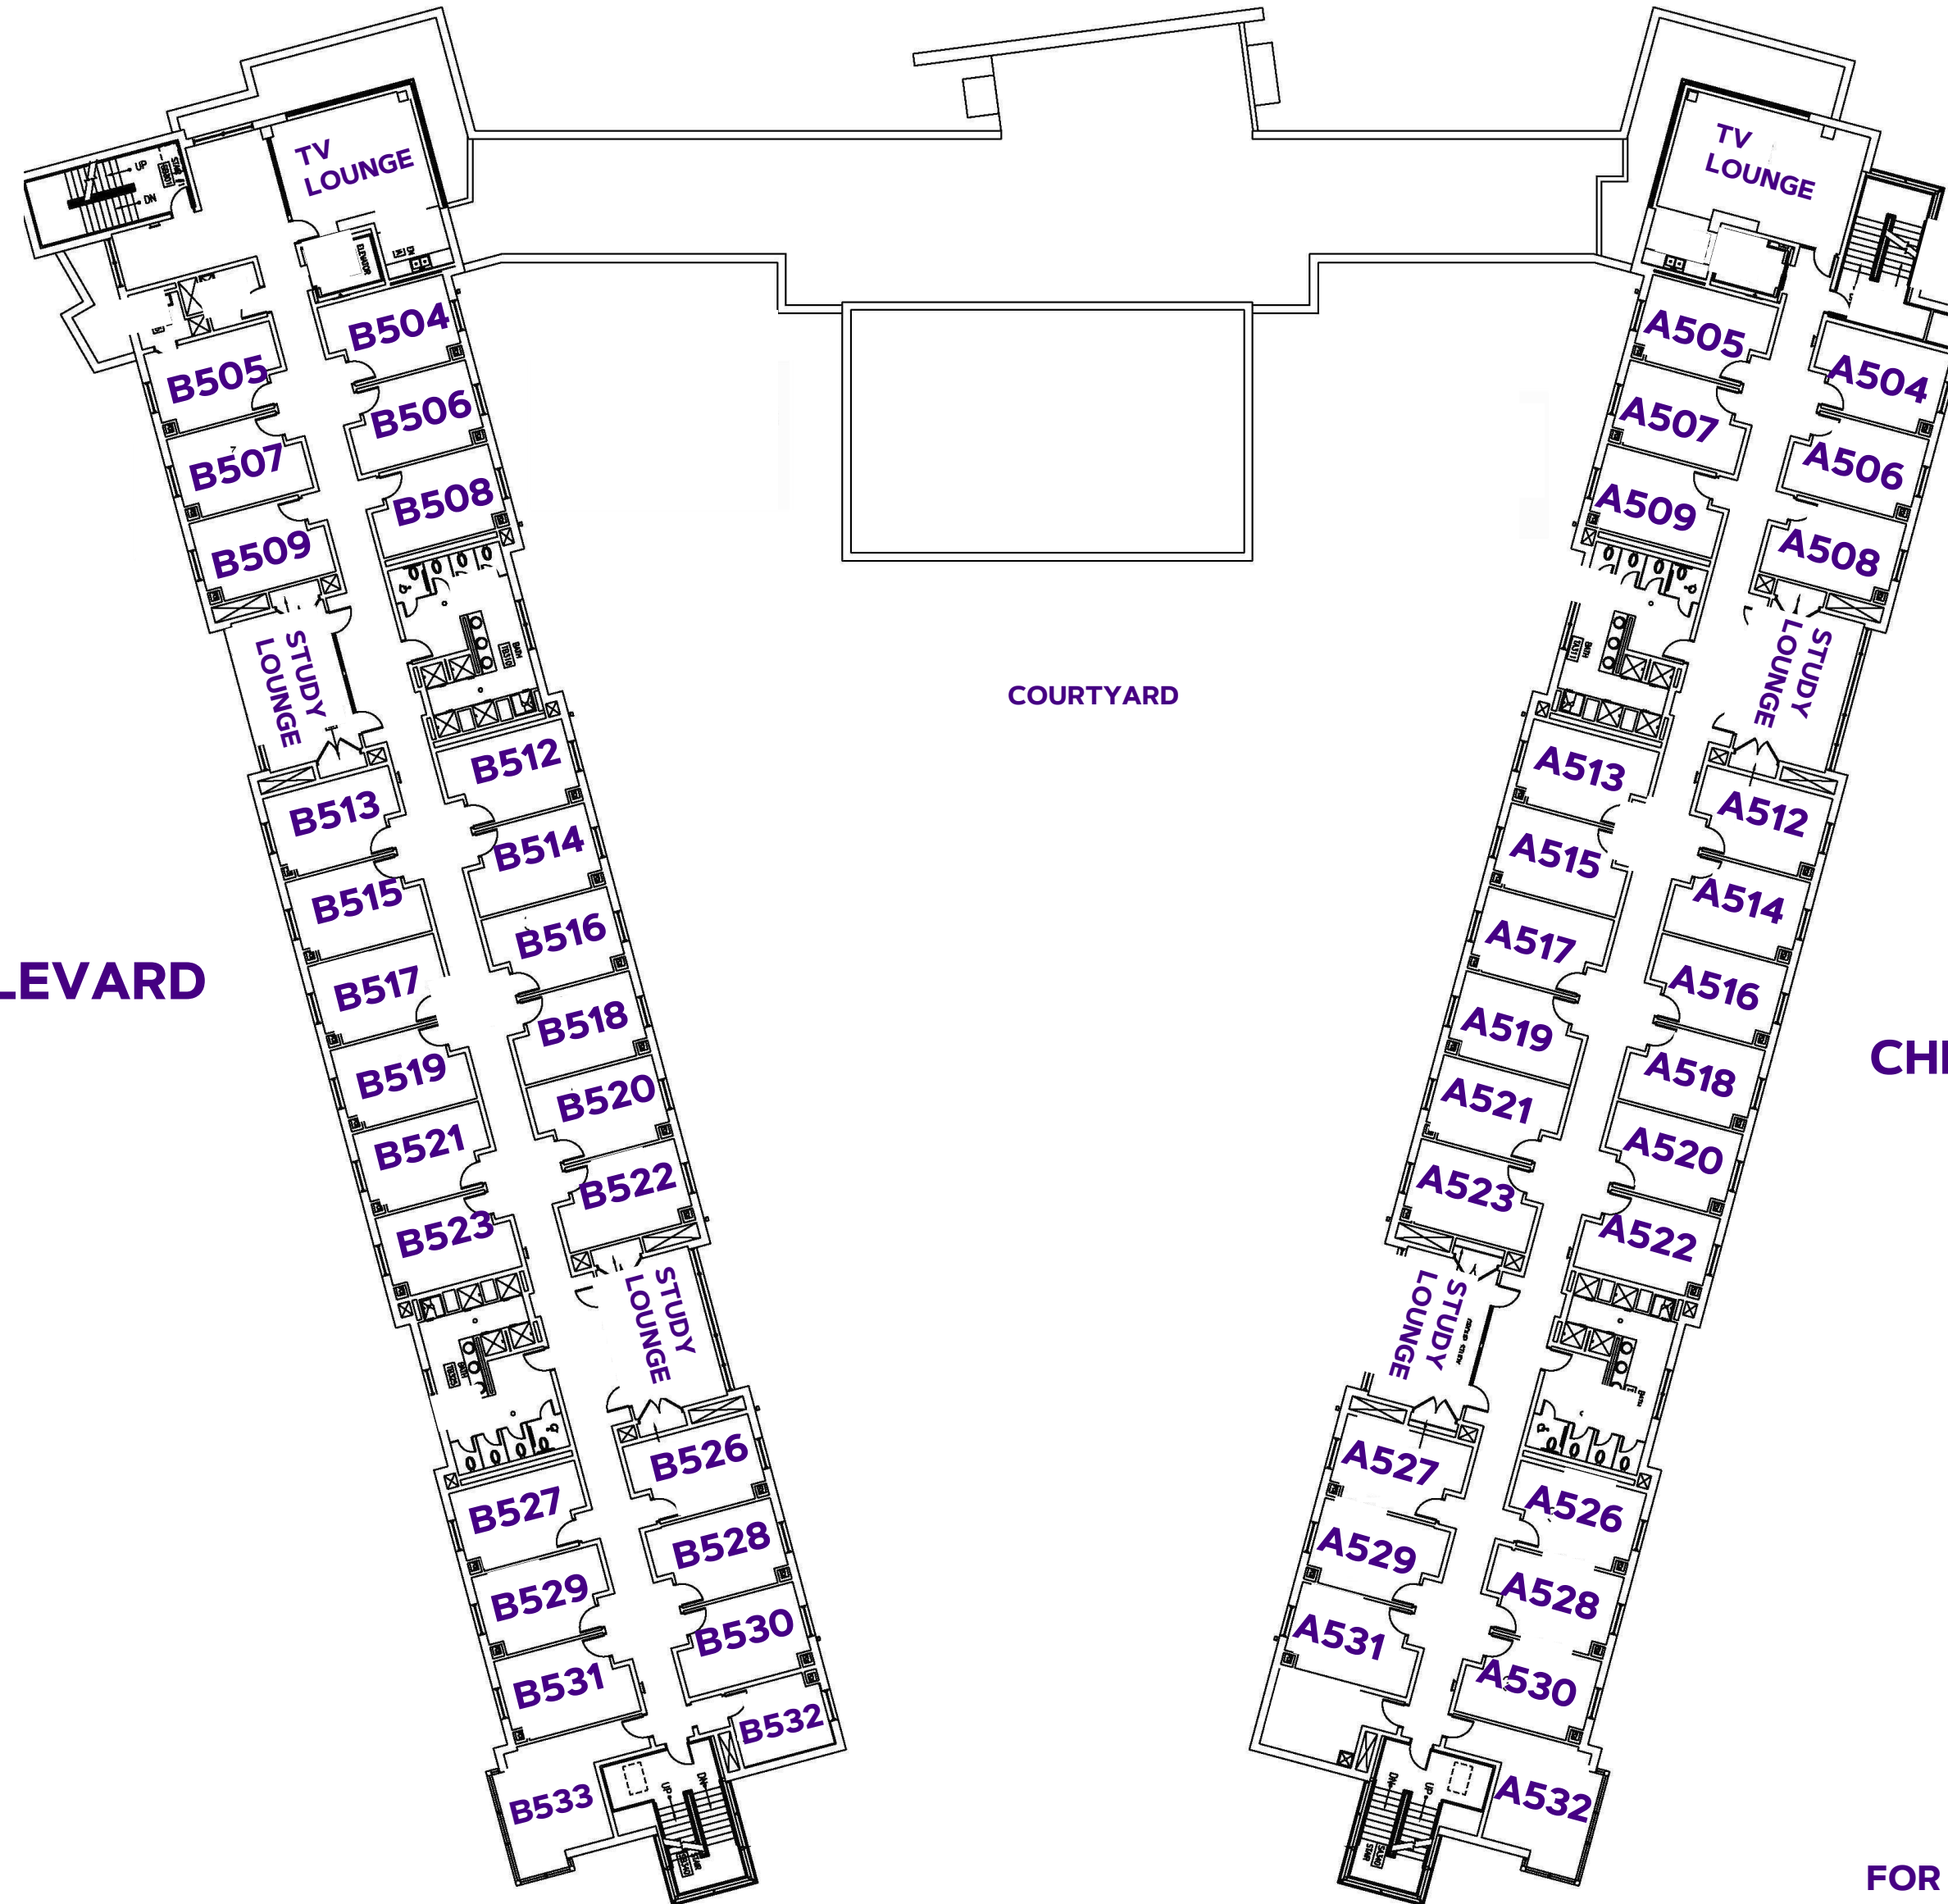

SHENANDOAH HALL

FIRST FLOOR

#DUKESLIVECLOSE
#DUKESLIVESUPPORTED
#DUKESLIVEON

FACES
UNIVERSITY BOULEVARD

FACES
CHESAPEAKE HALL

TYPICAL DOUBLE WITH
PRIVATE BATHROOM
(LIMITED QUANTITY)
ROOM SIZE: 11'7" X 12'
WINDOW SIZE: 4'4" X 4'8"
CEILING HEIGHT: 9'3"

SHENANDOAH HALL

FOURTH FLOOR

#DukesLiveClose
#DukesLiveSupported
#DukesLIVEON

FACES
UNIVERSITY BOULEVARD

FACES
CHESAPEAKE HALL

TYPICAL DOUBLE WITH
PRIVATE BATHROOM
(LIMITED QUANTITY)
ROOM SIZE: 11'7" X 12'
WINDOW SIZE: 4'4" X 4'8"
CEILING HEIGHT: 9'3"

TYPICAL DOUBLE
WITH HALL BATHROOM

ROOM SIZE: 11'7" X 15'6"
WINDOW SIZE: 4'4" X 4'8"
CEILING HEIGHT: 9'3"

FOR MORE INFORMATION ON HALLS VISIT:
WWW.JMU.EDU/ORL/OUR-RESIDENCE-HALLS/INDEX.SHTML

Residence Life

SHENANDOAH HALL

FIFTH FLOOR

#DukesLiveClose
#DukesLiveSupported
#DukesLIVEON

FACES
UNIVERSITY BOULEVARD

FACES
CHESAPEAKE HALL

TYPICAL DOUBLE WITH
PRIVATE BATHROOM
(LIMITED QUANTITY)
ROOM SIZE: 11'7" X 12'
WINDOW SIZE: 4'4" X 4'8"
CEILING HEIGHT: 9'3"