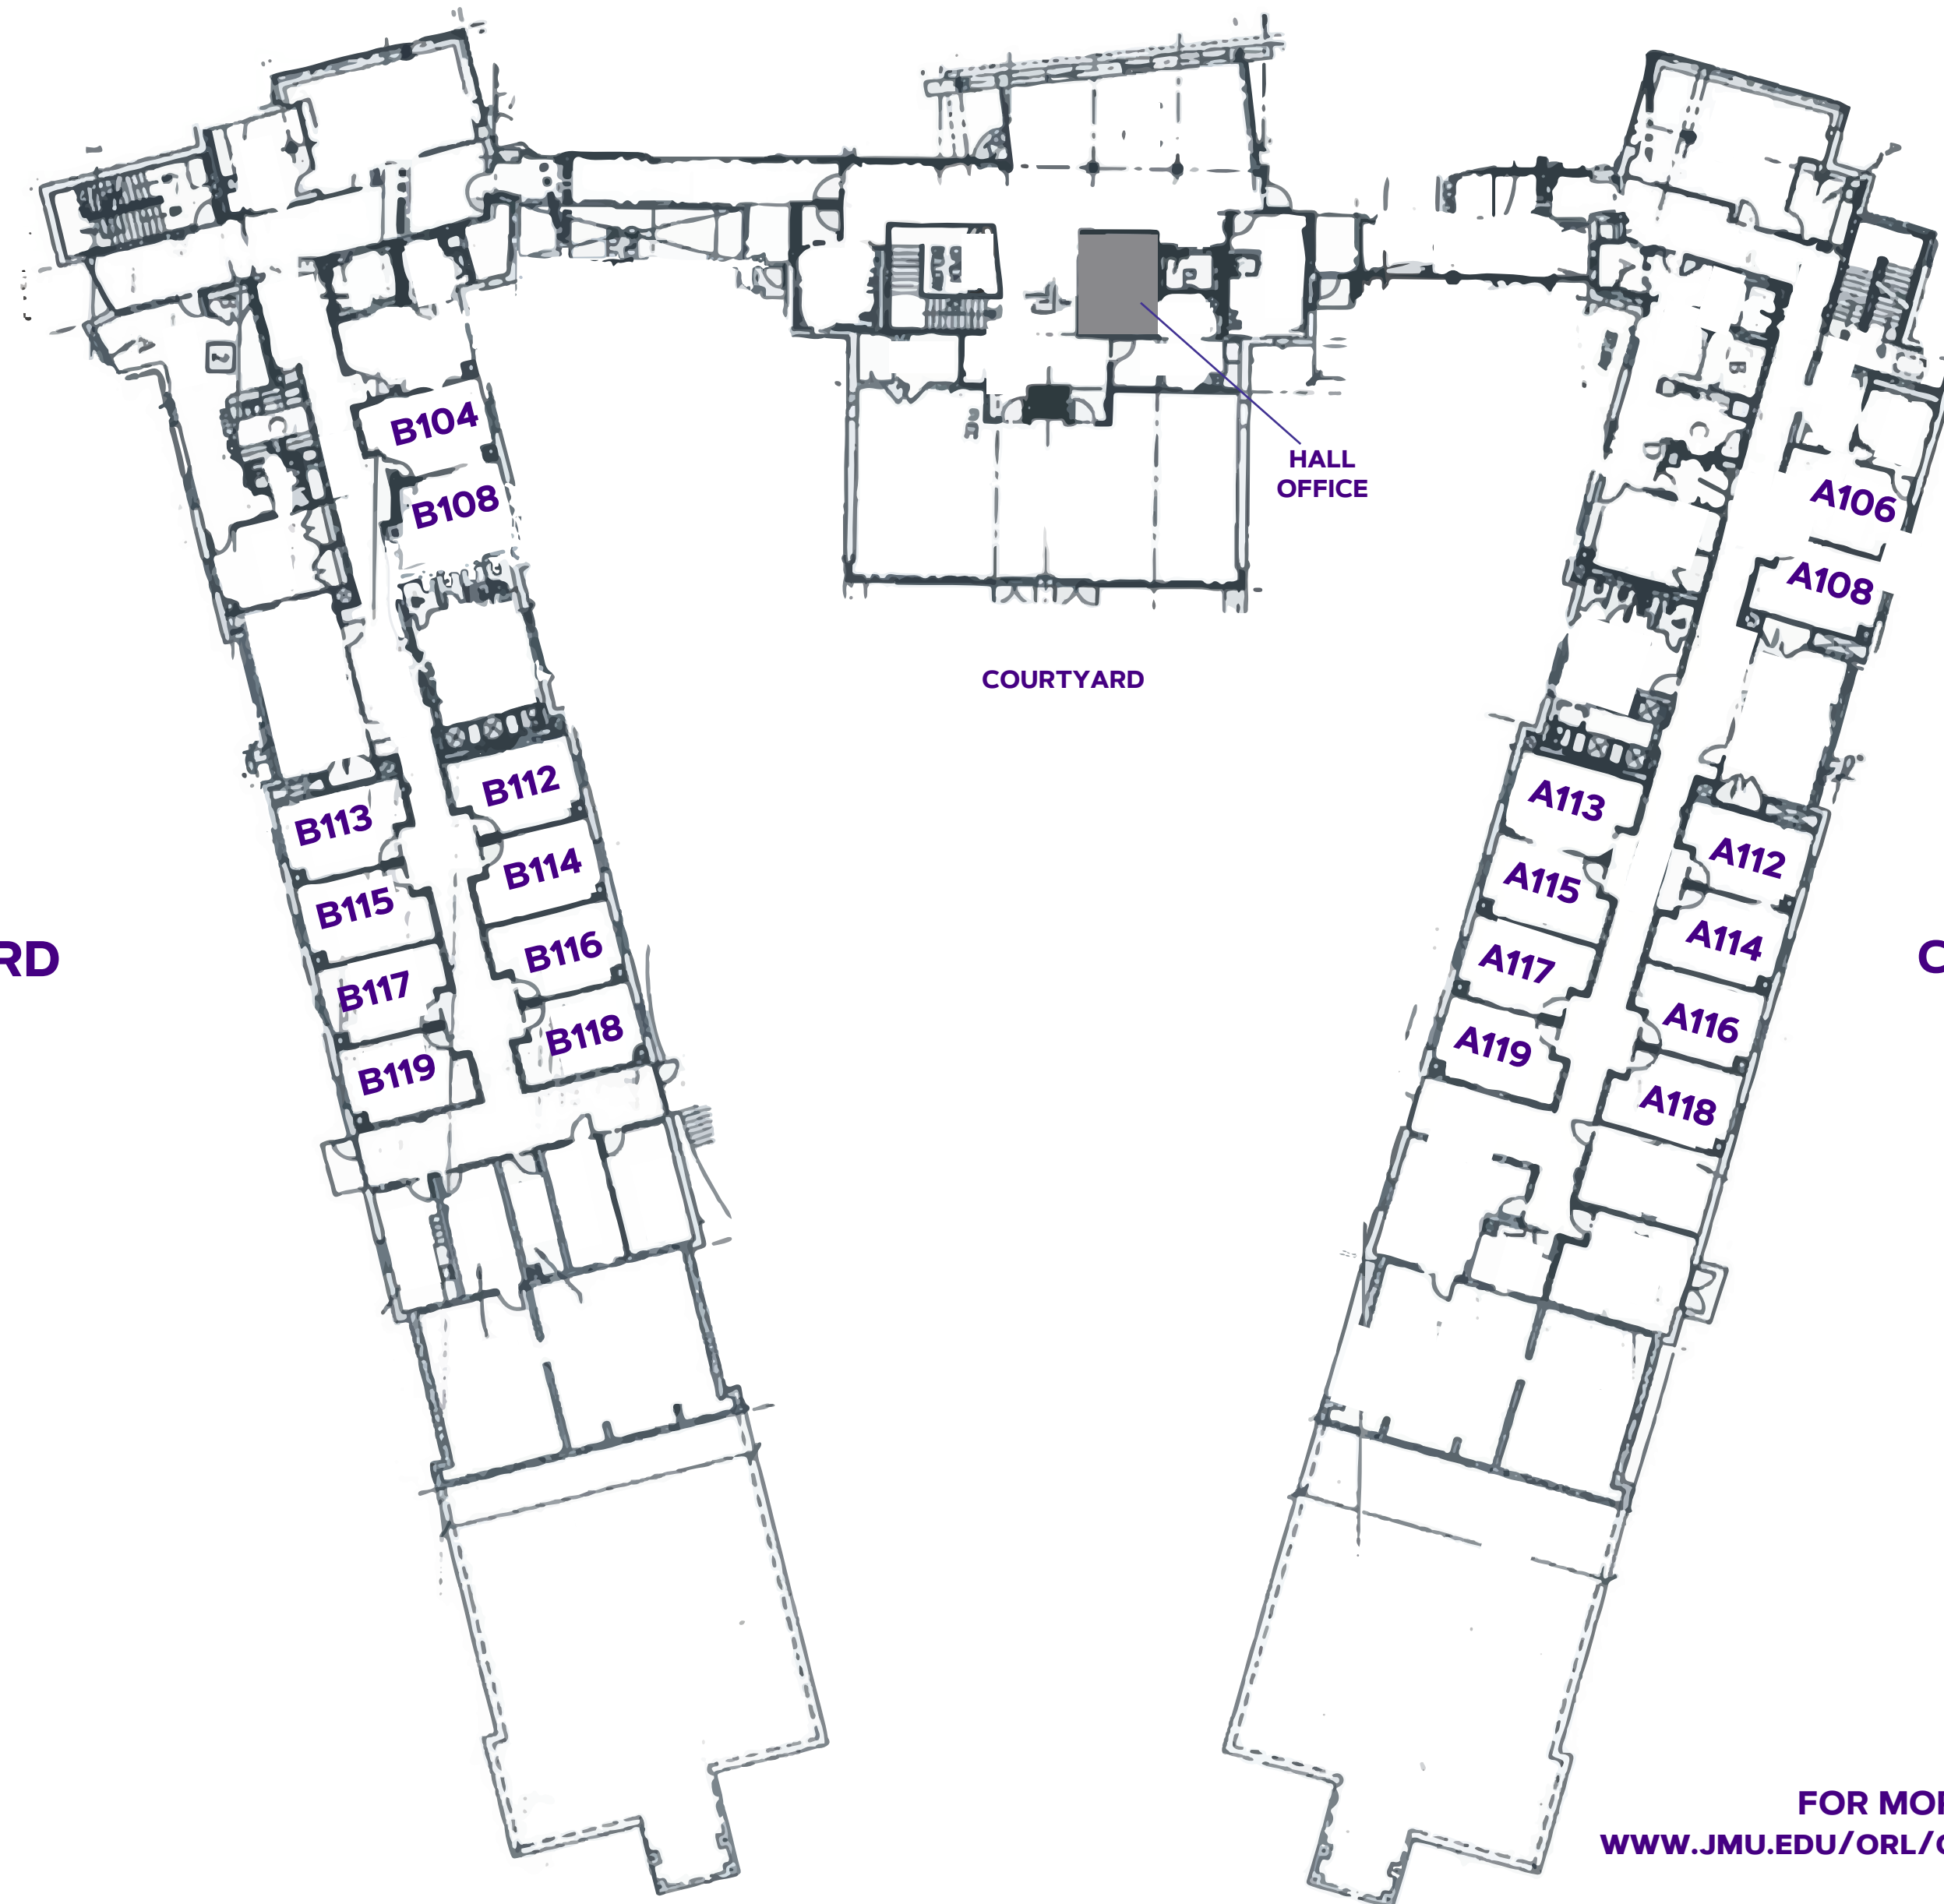

SHENANDOAH HALL

FIRST FLOOR

#DUKESLIVECLOSE
#DUKESLIVESUPPORTED
#DUKESLIVEON

FACES
UNIVERSITY BOULEVARD

FACES
CHESAPEAKE HALL

TYPICAL DOUBLE WITH
PRIVATE BATHROOM
(LIMITED QUANTITY)
ROOM SIZE: 11'7" X 12'
WINDOW SIZE: 4'4" X 4'8"
CEILING HEIGHT: 9'3"

TYPICAL DOUBLE
WITH HALL BATHROOM

ROOM SIZE: 11'7" X 15'6"
WINDOW SIZE: 4'4" X 4'8"
CEILING HEIGHT: 9'3"

FOR MORE INFORMATION ON HALLS VISIT:
WWW.JMU.EDU/ORL/OUR-RESIDENCE-HALLS/INDEX.SHTML

SHENANDOAH HALL

SECOND FLOOR

#DukesLiveClose
#DukesLiveSupported
#DukesLIVEON

FACES
UNIVERSITY BOULEVARD

FACES
CHESAPEAKE HALL

TYPICAL DOUBLE WITH
PRIVATE BATHROOM
(LIMITED QUANTITY)
ROOM SIZE: 11'7" X 12'
WINDOW SIZE: 4'4" X 4'8"
CEILING HEIGHT: 9'3"