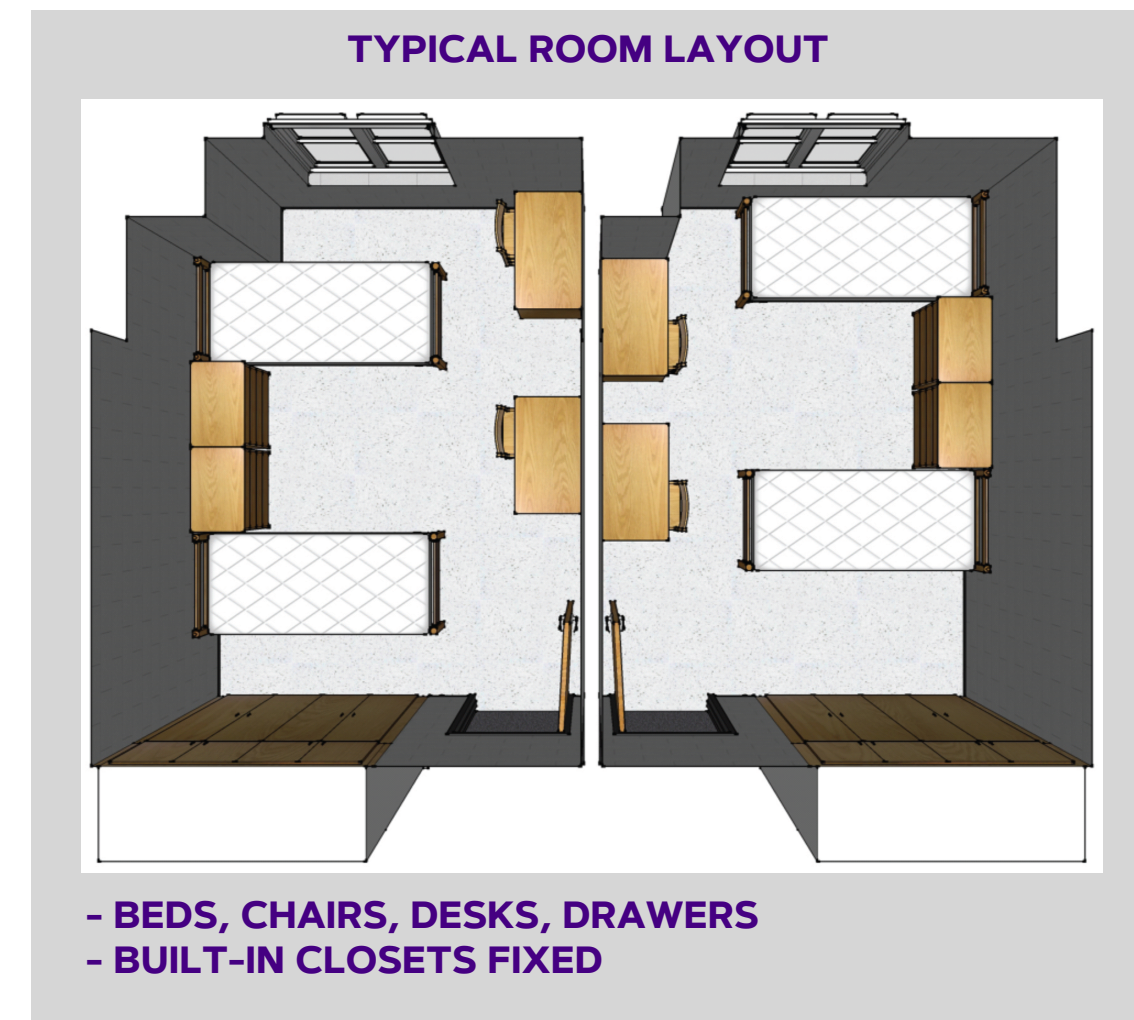

SHENANDOAH HALL

FIRST FLOOR

#DUKESLIVECLOSE
#DUKESLIVESUPPORTED
#DUKESLIVEON

FACES
UNIVERSITY BOULEVARD

FACES
CHESAPEAKE HALL

TYPICAL DOUBLE WITH
PRIVATE BATHROOM
(LIMITED QUANTITY)
ROOM SIZE: 11'7" X 12'
WINDOW SIZE: 4'4" X 4'8"
CEILING HEIGHT: 9'3"

TYPICAL DOUBLE
WITH HALL BATHROOM

ROOM SIZE: 11'7" X 15'6"
WINDOW SIZE: 4'4" X 4'8"
CEILING HEIGHT: 9'3"

FOR MORE INFORMATION ON HALLS VISIT:
WWW.JMU.EDU/ORL/OUR-RESIDENCE-HALLS/INDEX.SHTML

SHENANDOAH HALL

SECOND FLOOR

#DukesLiveClose
#DukesLiveSupported
#DukesLIVEON

FACES
UNIVERSITY BOULEVARD

FACES
CHESAPEAKE HALL

TYPICAL DOUBLE WITH
PRIVATE BATHROOM
(LIMITED QUANTITY)
ROOM SIZE: 11'7" X 12'
WINDOW SIZE: 4'4" X 4'8"
CEILING HEIGHT: 9'3"

SHENANDOAH HALL

THIRD FLOOR

#DukesLiveClose
#DukesLiveSupported
#DukesLIVEON

FACES
UNIVERSITY BOULEVARD

FACES
CHESAPEAKE HALL

TYPICAL DOUBLE WITH
PRIVATE BATHROOM
(LIMITED QUANTITY)
ROOM SIZE: 11'7" X 12'
WINDOW SIZE: 4'4" X 4'8"
CEILING HEIGHT: 9'3"