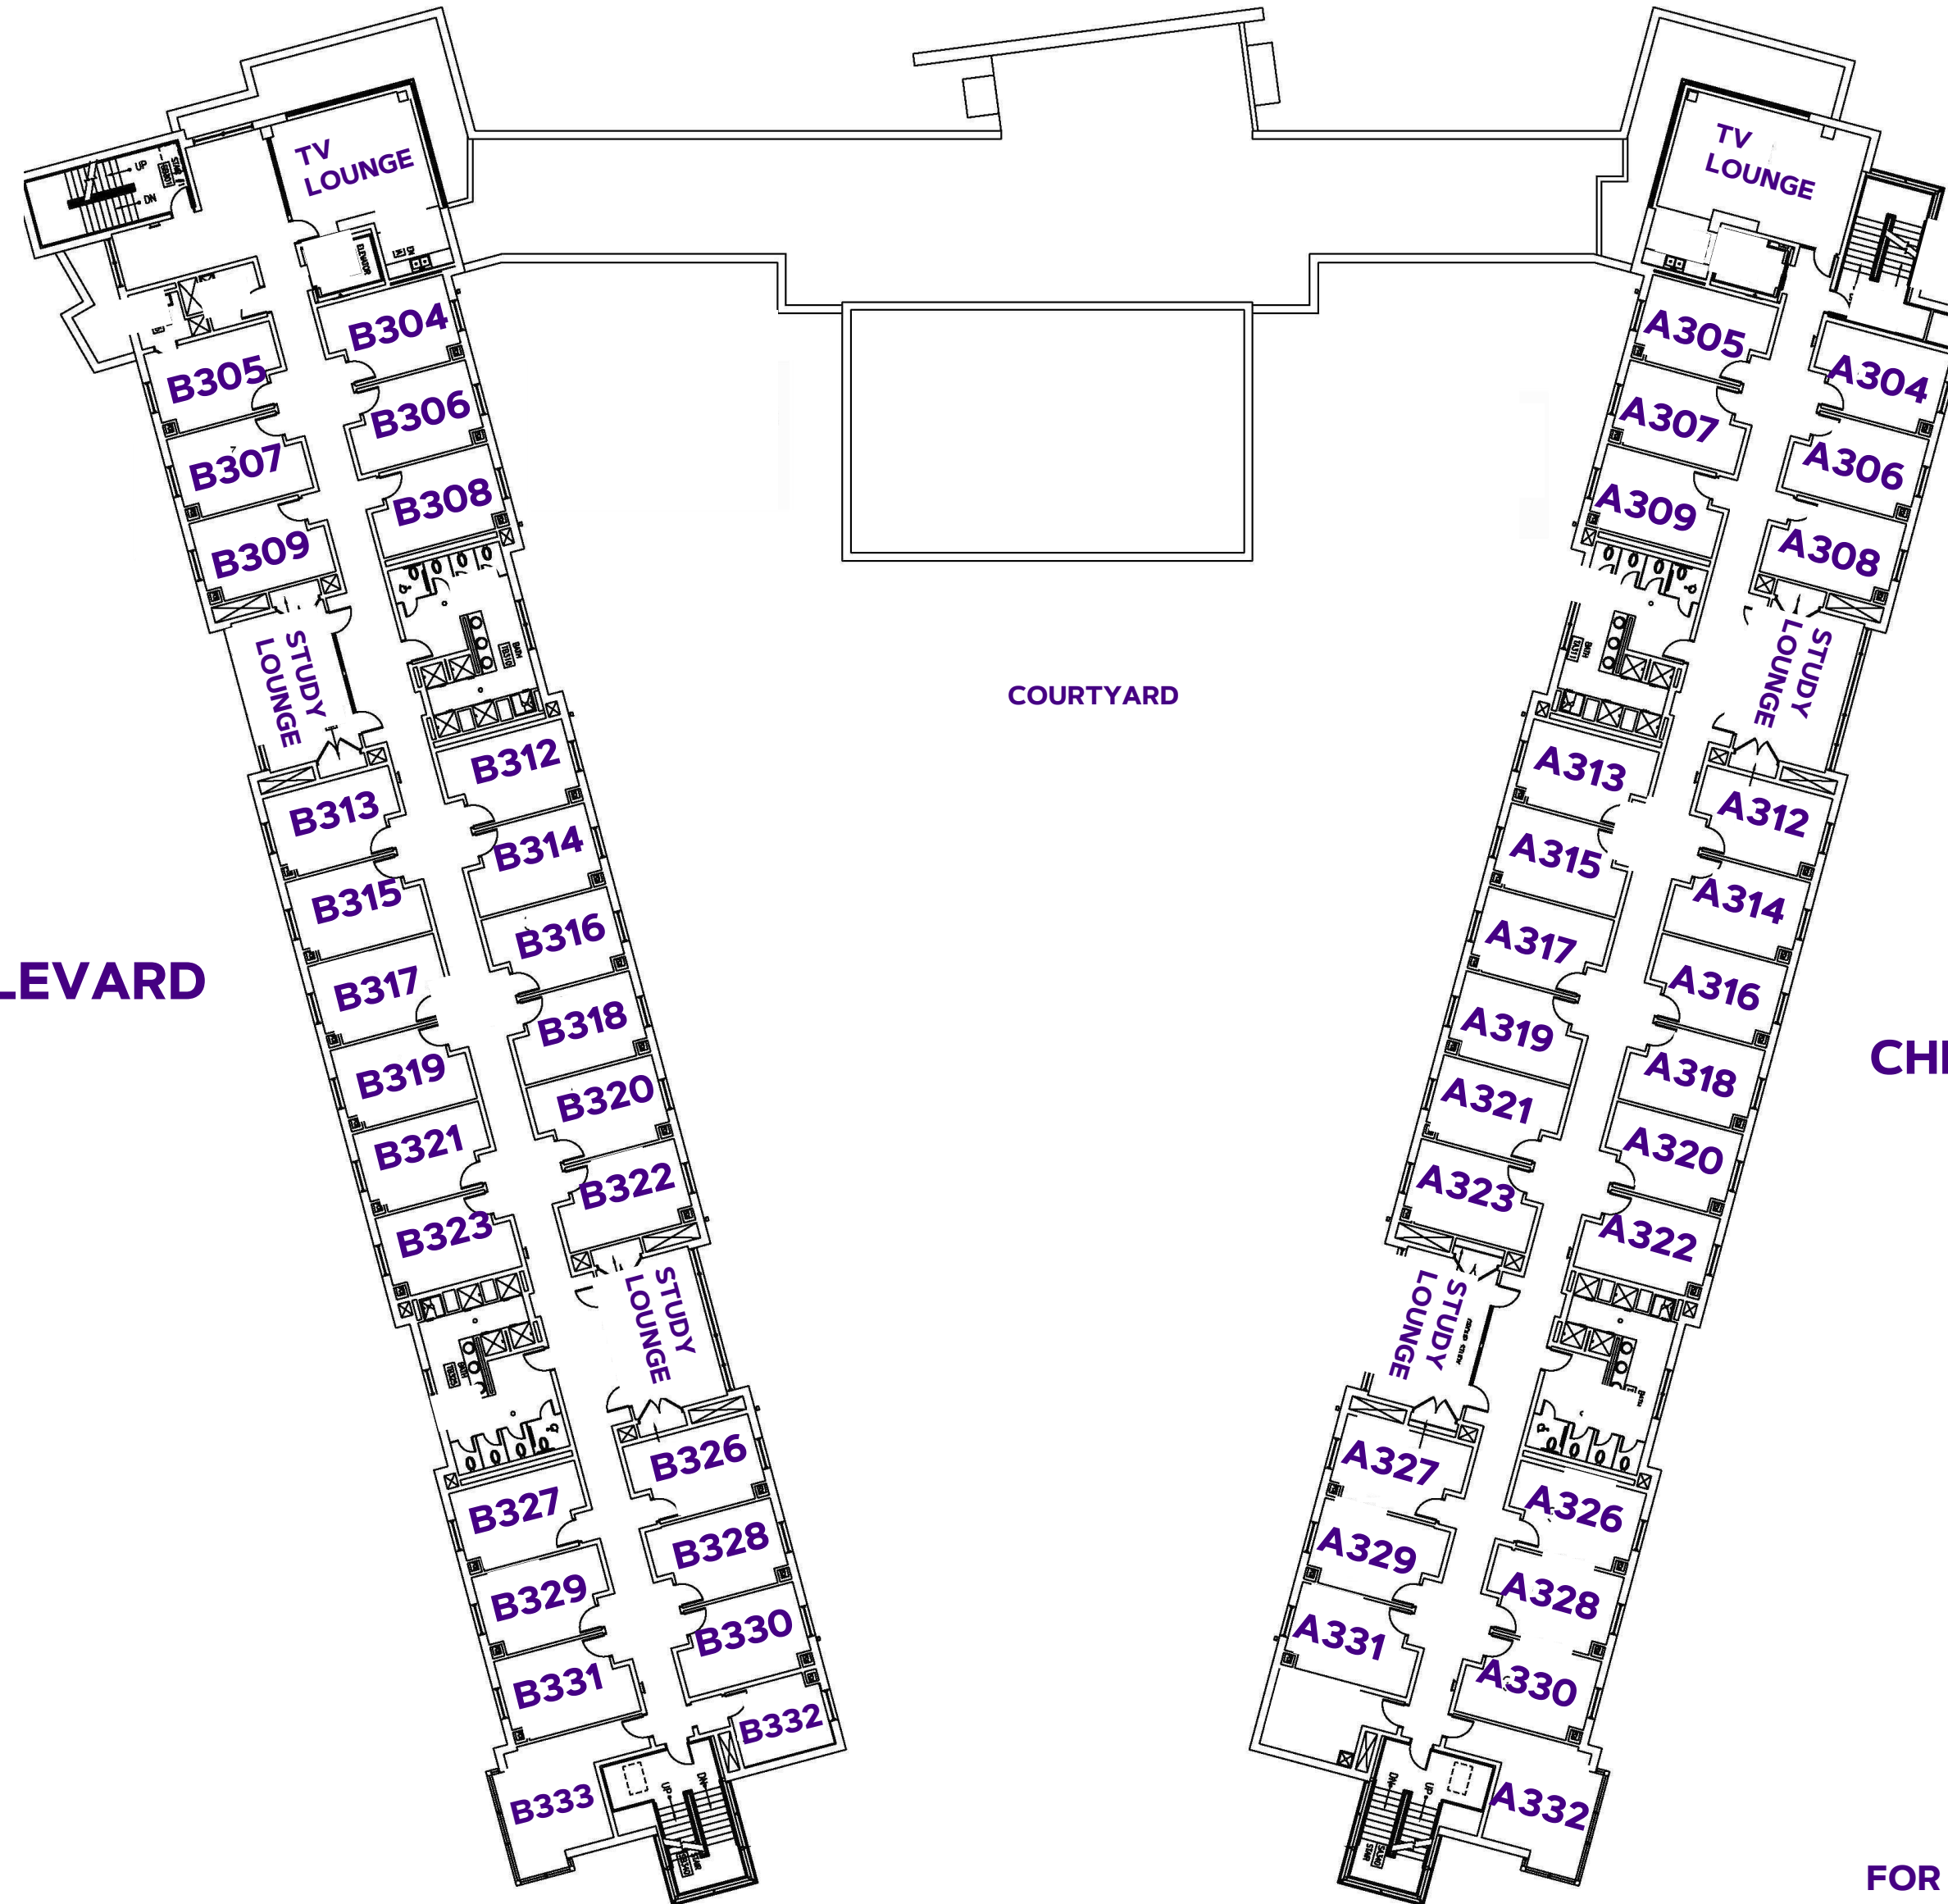

SHENANDOAH HALL

FIRST FLOOR

#DUKESLIVECLOSE
#DUKESLIVESUPPORTED
#DUKESLIVEON

FACES
UNIVERSITY BOULEVARD

FACES
CHESAPEAKE HALL

TYPICAL DOUBLE WITH
PRIVATE BATHROOM
(LIMITED QUANTITY)
ROOM SIZE: 11'7" X 12'
WINDOW SIZE: 4'4" X 4'8"
CEILING HEIGHT: 9'3"

SECOND FLOOR

#DukesLiveClose
#DukesLiveSupported
#DukesLIVEON

FACES
UNIVERSITY BOULEVARD

FACES
CHESAPEAKE HALL

TYPICAL DOUBLE WITH
PRIVATE BATHROOM
(LIMITED QUANTITY)
ROOM SIZE: 11'7" X 12'
WINDOW SIZE: 4'4" X 4'8"
CEILING HEIGHT: 9'3"

TYPICAL DOUBLE
WITH HALL BATHROOM

ROOM SIZE: 11'7" X 15'6"
WINDOW SIZE: 4'4" X 4'8"
CEILING HEIGHT: 9'3"

FOR MORE INFORMATION ON HALLS VISIT:
WWW.JMU.EDU/ORL/OUR-RESIDENCE-HALLS/INDEX.SHTML

Residence Life

SHENANDOAH HALL

THIRD FLOOR

#DukesLiveClose
#DukesLiveSupported
#DukesLIVEON

FACES
UNIVERSITY BOULEVARD

FACES
CHESAPEAKE HALL

TYPICAL DOUBLE WITH
PRIVATE BATHROOM
(LIMITED QUANTITY)
ROOM SIZE: 11'7" X 12'
WINDOW SIZE: 4'4" X 4'8"
CEILING HEIGHT: 9'3"