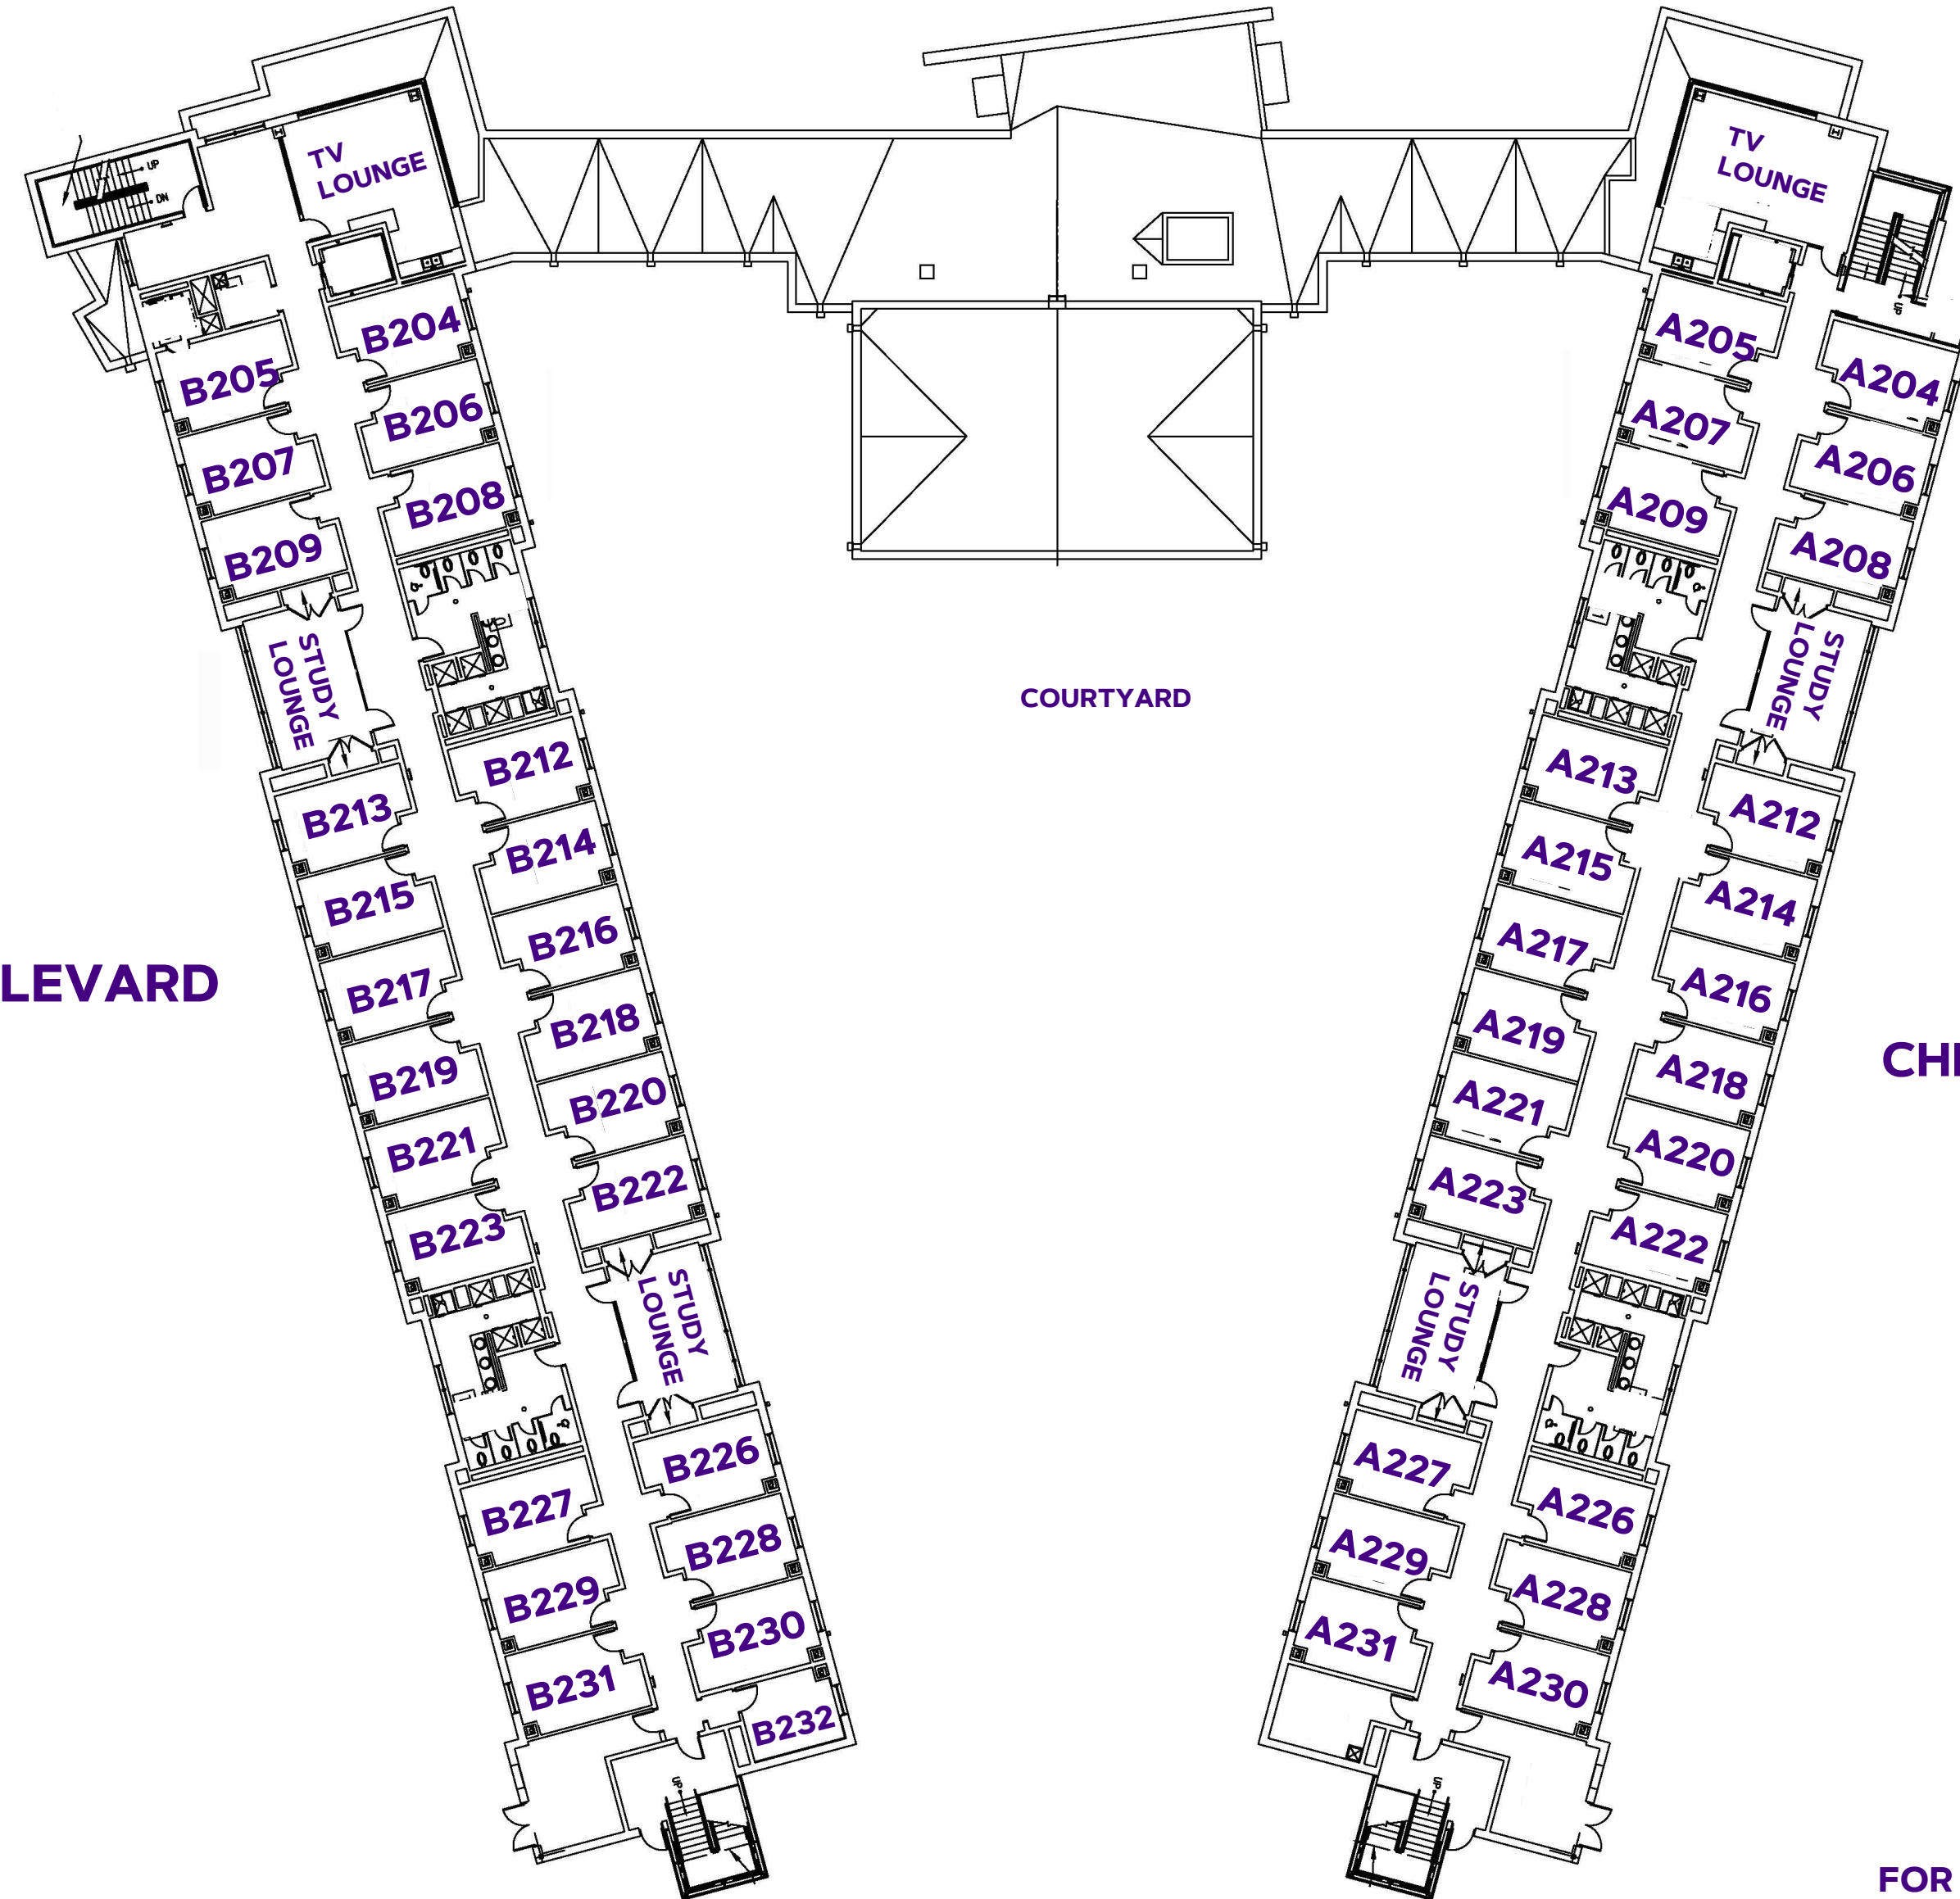

SHENANDOAH HALL

FIRST FLOOR

#DUKESLIVECLOSE
#DUKESLIVESUPPORTED
#DUKESLIVEON

FACES
UNIVERSITY BOULEVARD

FACES
CHESAPEAKE HALL

TYPICAL DOUBLE WITH
PRIVATE BATHROOM
(LIMITED QUANTITY)
ROOM SIZE: 11'7" X 12'
WINDOW SIZE: 4'4" X 4'8"
CEILING HEIGHT: 9'3"

TYPICAL DOUBLE
WITH HALL BATHROOM

ROOM SIZE: 11'7" X 15'6"
WINDOW SIZE: 4'4" X 4'8"
CEILING HEIGHT: 9'3"

FOR MORE INFORMATION ON HALLS VISIT:
WWW.JMU.EDU/ORL/OUR-RESIDENCE-HALLS/INDEX.SHTML

SHENANDOAH HALL

SECOND FLOOR

#DukesLiveClose
#DukesLiveSupported
#DukesLIVEON

FACES
UNIVERSITY BOULEVARD

FACES
CHESAPEAKE HALL

TYPICAL DOUBLE WITH
PRIVATE BATHROOM
(LIMITED QUANTITY)
ROOM SIZE: 11'7" X 12'
WINDOW SIZE: 4'4" X 4'8"
CEILING HEIGHT: 9'3"

SHENANDOAH HALL

THIRD FLOOR

#DukesLiveClose
#DukesLiveSupported
#DukesLIVEON

FACES
UNIVERSITY BOULEVARD

FACES
CHESAPEAKE HALL

TYPICAL DOUBLE WITH
PRIVATE BATHROOM
(LIMITED QUANTITY)
ROOM SIZE: 11'7" X 12'
WINDOW SIZE: 4'4" X 4'8"
CEILING HEIGHT: 9'3"