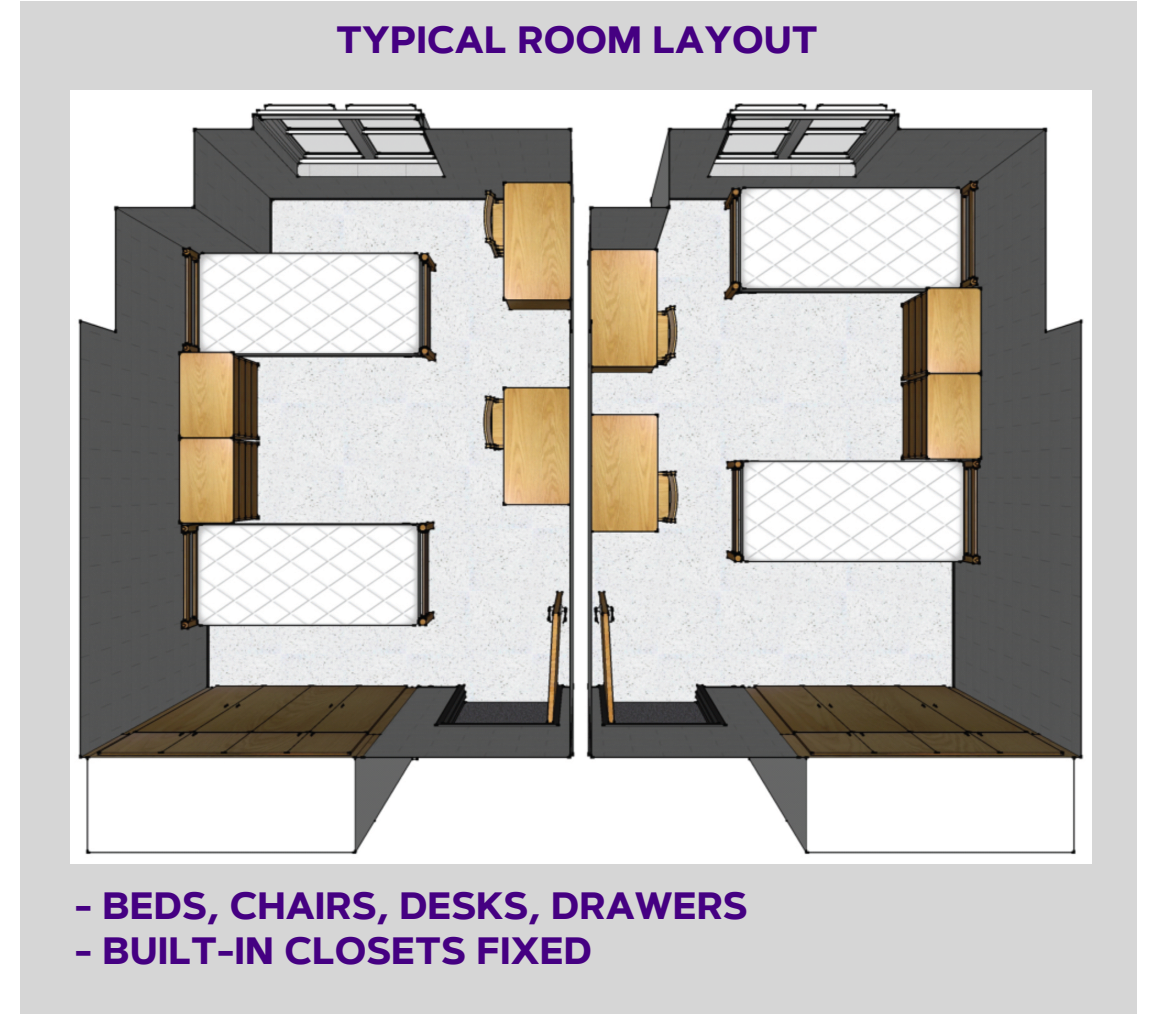

TYPICAL DOUBLE
WITH HALL BATHROOM

ROOM SIZE: 11'7" X 15'6"
WINDOW SIZE: 4'4" X 4'8"
CEILING HEIGHT: 9'3"

FOR MORE INFORMATION ON HALLS VISIT:
WWW.JMU.EDU/ORL/OUR-RESIDENCE-HALLS/INDEX.SHTML

SHENANDOAH HALL

TYPICAL DOUBLE
WITH HALL BATHROOM

ROOM SIZE: 11'7" X 15'6"
WINDOW SIZE: 4'4" X 4'8"
CEILING HEIGHT: 9'3"

FOR MORE INFORMATION ON HALLS VISIT:
WWW.JMU.EDU/ORL/OUR-RESIDENCE-HALLS/INDEX.SHTML

Residence Life

SHENANDOAH HALL

THIRD FLOOR

#DukesLiveClose
#DukesLiveSupported
#DukesLIVEON

FACES
UNIVERSITY BOULEVARD

FACES
CHESAPEAKE HALL

TYPICAL DOUBLE WITH
PRIVATE BATHROOM
(LIMITED QUANTITY)
ROOM SIZE: 11'7" X 12'
WINDOW SIZE: 4'4" X 4'8"
CEILING HEIGHT: 9'3"

SHENANDOAH HALL

FOURTH FLOOR

#DukesLiveClose
#DukesLiveSupported
#DukesLIVEON

FACES
UNIVERSITY BOULEVARD

FACES
CHESAPEAKE HALL

TYPICAL DOUBLE WITH
PRIVATE BATHROOM
(LIMITED QUANTITY)
ROOM SIZE: 11'7" X 12'
WINDOW SIZE: 4'4" X 4'8"
CEILING HEIGHT: 9'3"