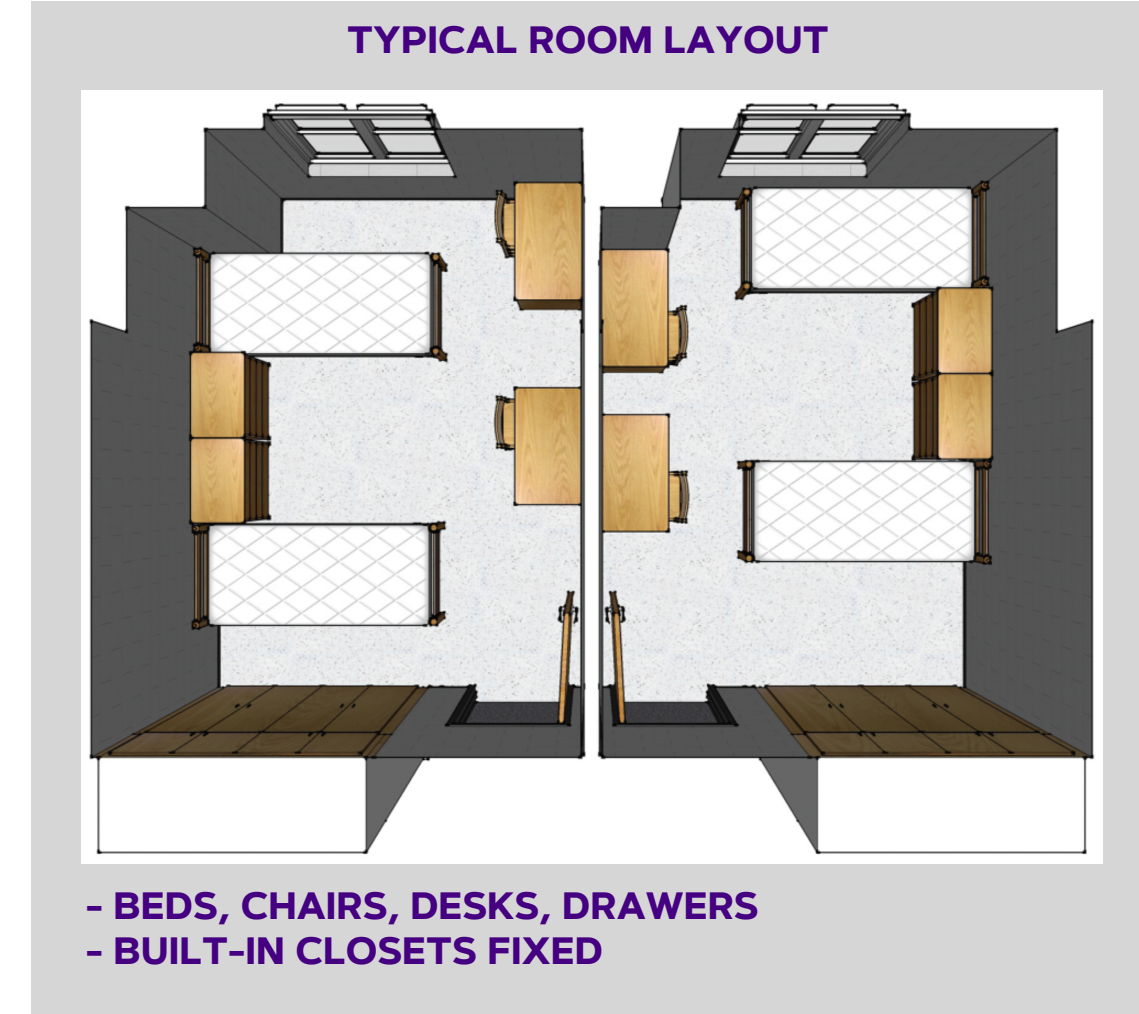

TYPICAL DOUBLE
WITH HALL BATHROOM

ROOM SIZE: 11'7" X 15'6"
WINDOW SIZE: 4'4" X 4'8"
CEILING HEIGHT: 9'3"

FOR MORE INFORMATION ON HALLS VISIT:
WWW.JMU.EDU/ORL/OUR-RESIDENCE-HALLS/INDEX.SHTML

SHENANDOAH HALL

TYPICAL DOUBLE
WITH HALL BATHROOM

ROOM SIZE: 11'7" X 15'6"
WINDOW SIZE: 4'4" X 4'8"
CEILING HEIGHT: 9'3"

FOR MORE INFORMATION ON HALLS VISIT:
WWW.JMU.EDU/ORL/OUR-RESIDENCE-HALLS/INDEX.SHTML

Residence Life

SHENANDOAH HALL

THIRD FLOOR

#DukesLiveClose
#DukesLiveSupported
#DukesLIVEON

FACES
UNIVERSITY BOULEVARD

FACES
CHESAPEAKE HALL

TYPICAL DOUBLE WITH
PRIVATE BATHROOM
(LIMITED QUANTITY)
ROOM SIZE: 11'7" X 12'
WINDOW SIZE: 4'4" X 4'8"
CEILING HEIGHT: 9'3"

SHENANDOAH HALL

FOURTH FLOOR

#DukesLiveClose
#DukesLiveSupported
#DukesLIVEON

FACES
UNIVERSITY BOULEVARD

FACES
CHESAPEAKE HALL

TYPICAL DOUBLE WITH
PRIVATE BATHROOM
(LIMITED QUANTITY)
ROOM SIZE: 11'7" X 12'
WINDOW SIZE: 4'4" X 4'8"
CEILING HEIGHT: 9'3"